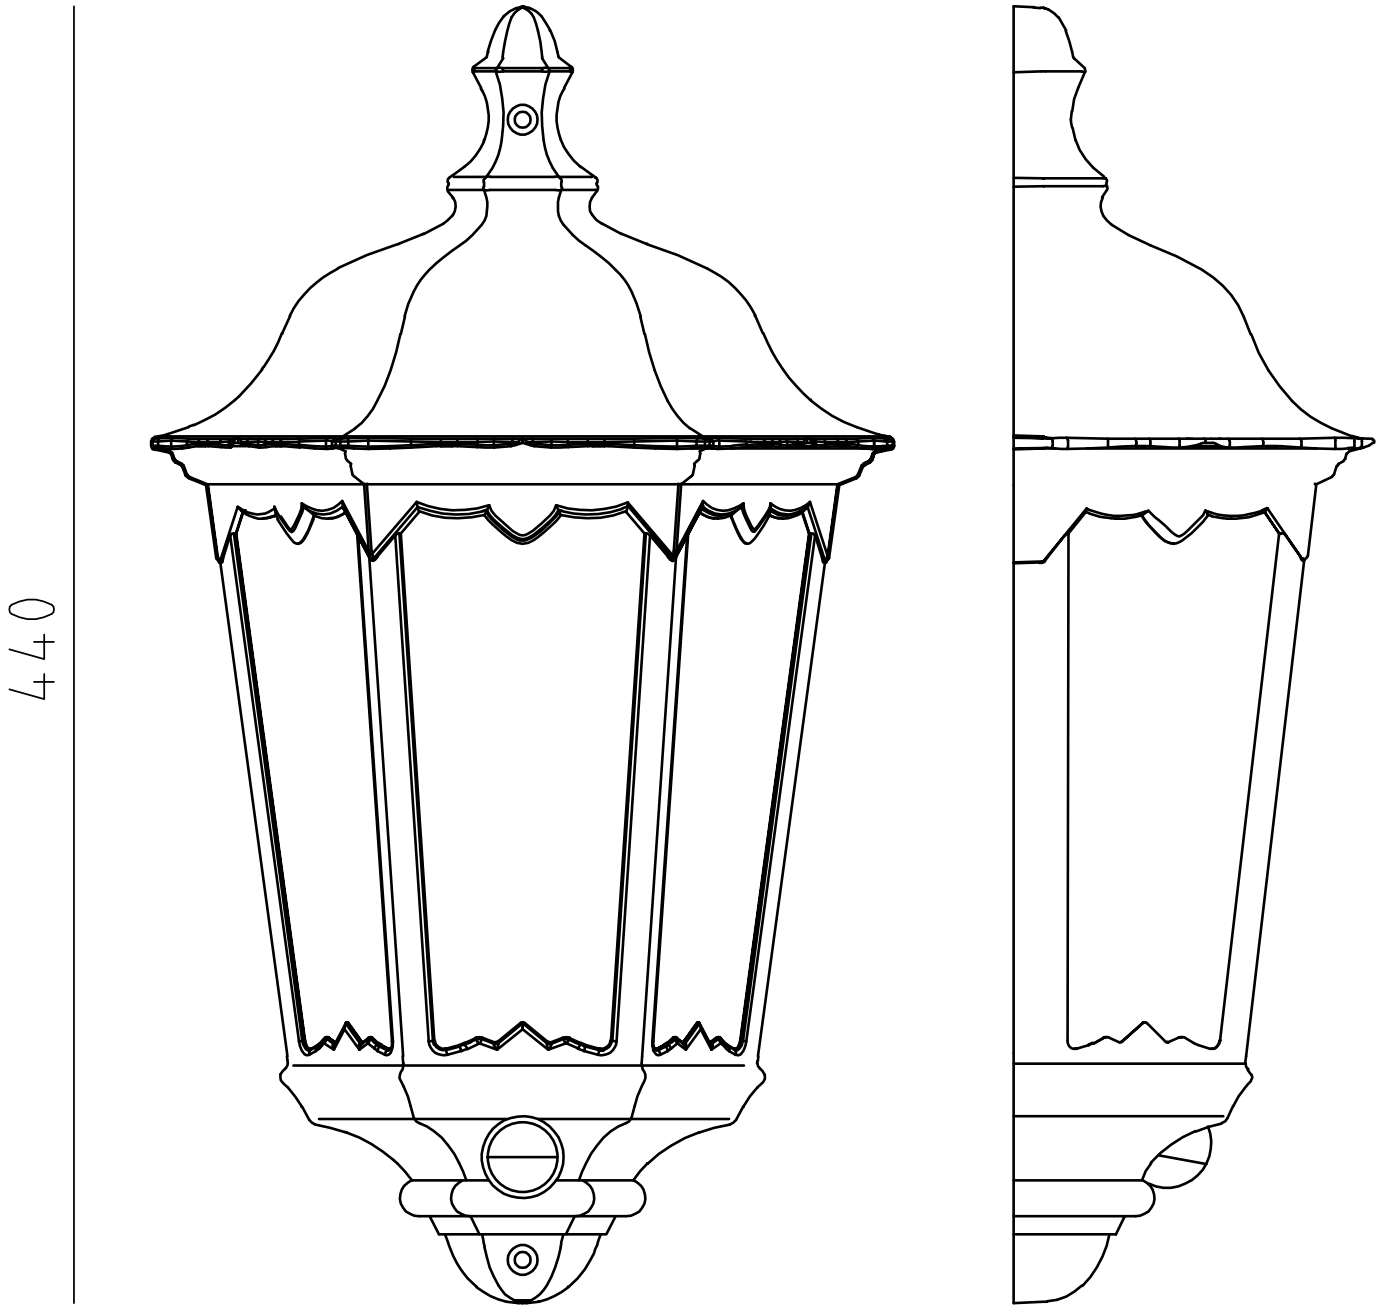

FCL-25629X2

Set of 2 Sienna - Black IP44 Half Lantern Wall Lights with PIR Sensor

250

120

CERTIFICATION

CONTACT

www.firstchoicelighting.co.uk

info@firstchoicelighting.co.uk

ISSUE DATE 16/03/2026

PAGE 2