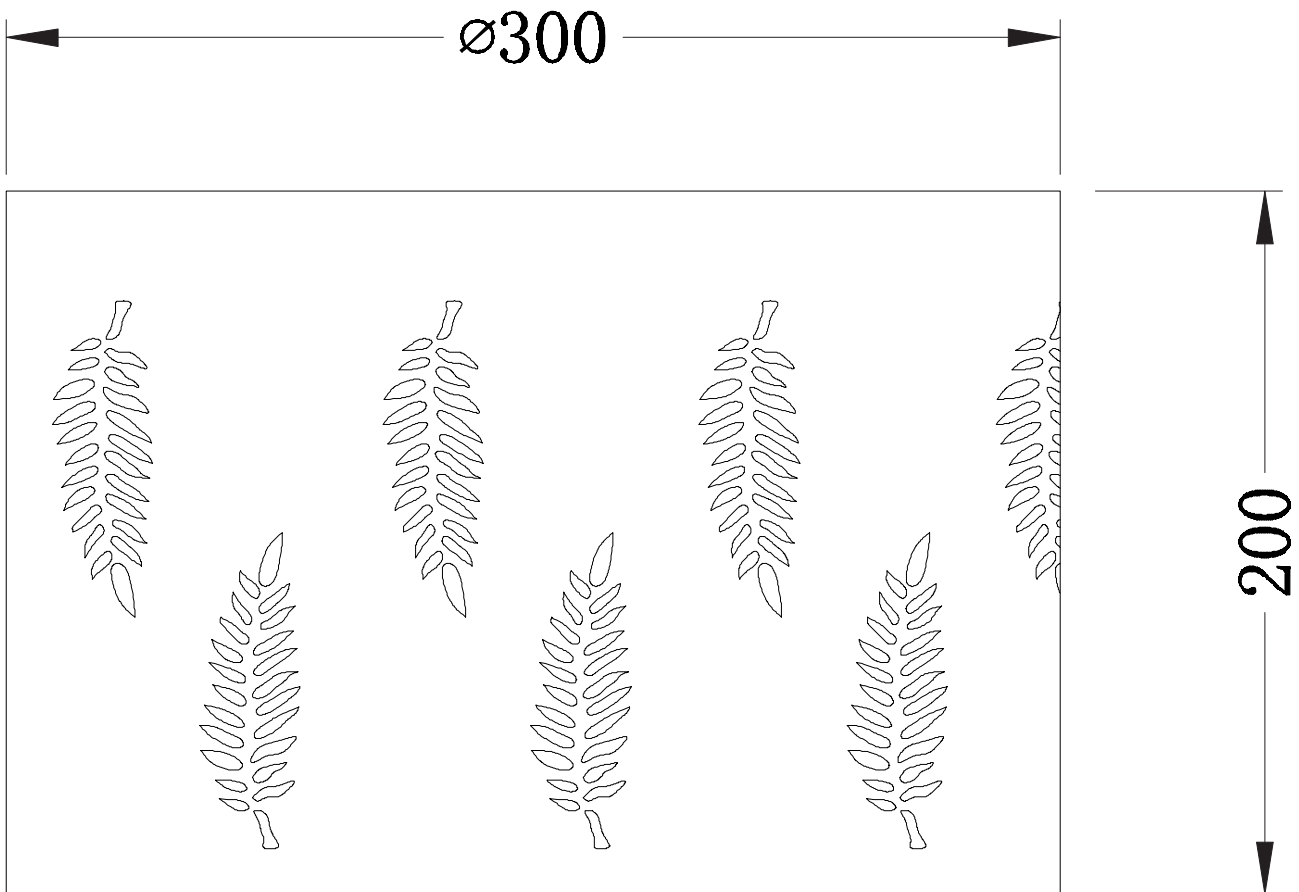

CERTIFICATION

CONTACT

www.firstchoicelighting.co.uk

info@firstchoicelighting.co.uk