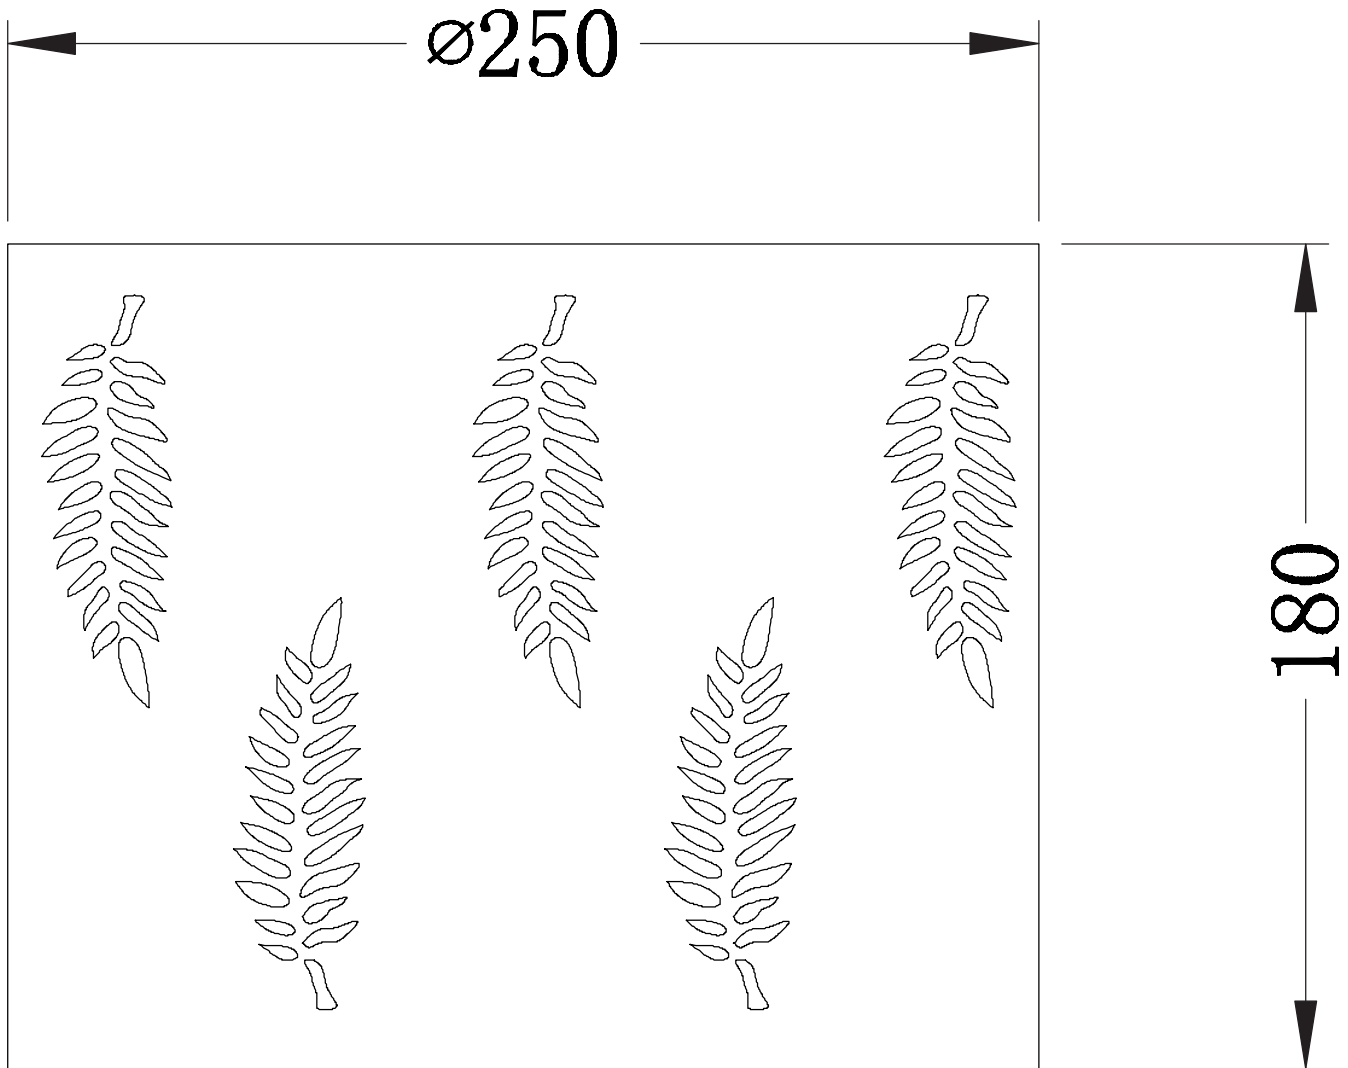

CERTIFICATION

CONTACT

www.firstchoicelighting.co.uk

info@firstchoicelighting.co.uk