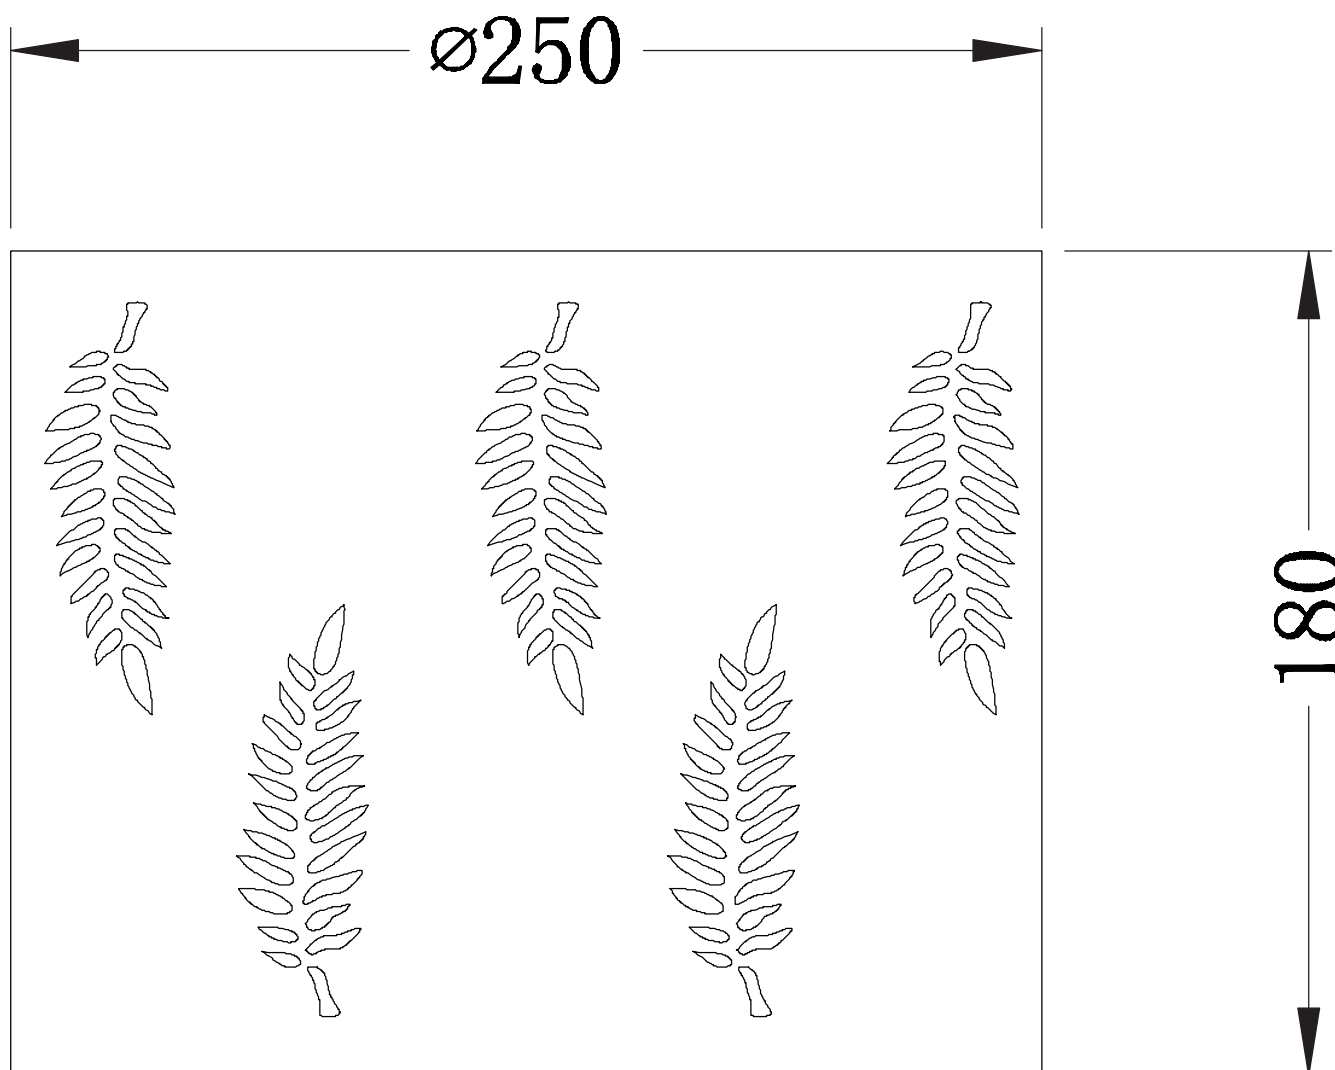

Set of 2 Fern - Teal Cut Out 25cm Pendant Lightshades

LIGHT SOURCE DATA

- 2 x 10W Max B22 BC or E27 ES (required)
- Lamp direction - Indirect
- Lamp shape - Standard
- Dimmable
- Energy class: Not applicable

DIMENSION DATA

- Height 180mm
- Diameter 250mm

- Weight 0.19kg

SPECIFICATION

- Manufacturer warranty for 2 years from date of purchase
- Teal cotton with silver inner detail
- IP20
- No
- 240V
- Assembly required? No
- UKCA Marking, Energy Efficient, Energy Saving

CERTIFICATION

CONTACT

www.firstchoicelighting.co.uk

info@firstchoicelighting.co.uk

FCL-25651X2

Set of 2 Fern - Teal Cut Out 25cm Pendant Lightshades

CERTIFICATION

CONTACT