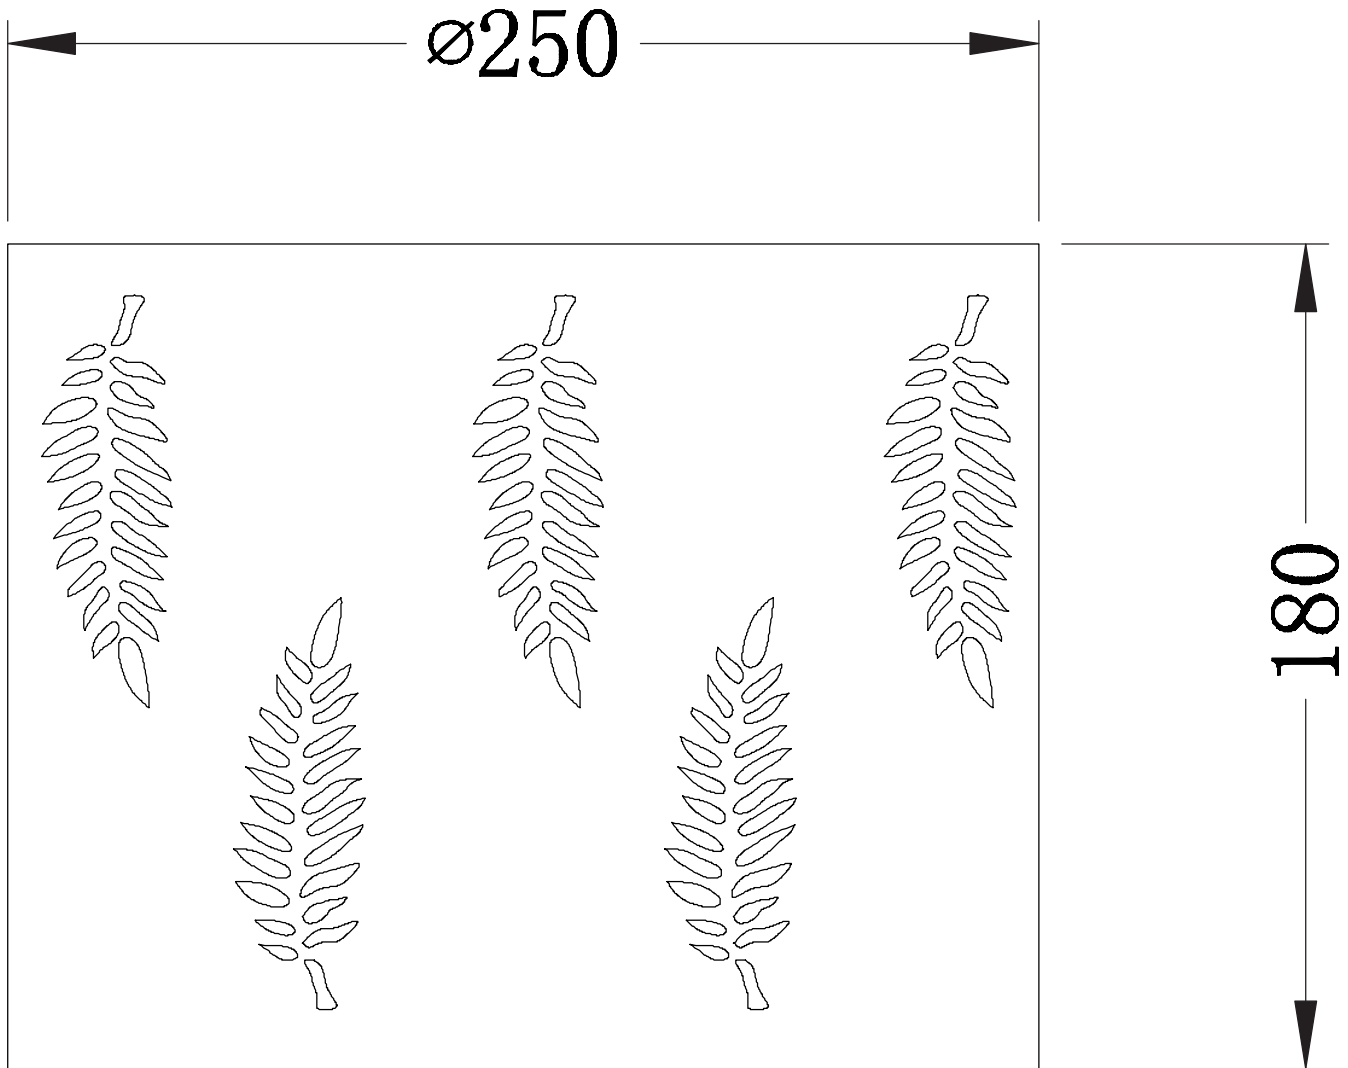

LIGHT SOURCE DATA

- 2 x 10W Max B22 BC or E27 ES (required)
- Lamp direction - Indirect
- Lamp shape - Standard
- Dimmable
- Energy class: Not applicable

DIMENSION DATA

- Height 180mm
- Diameter 250mm

- Weight 0.19kg

CERTIFICATION

CONTACT

www.firstchoicelighting.co.uk

info@firstchoicelighting.co.uk

FCL-25655X2

Set of 2 Fern - Ochre Cut Out 25cm Pendant Lightshades

CERTIFICATION

CONTACT