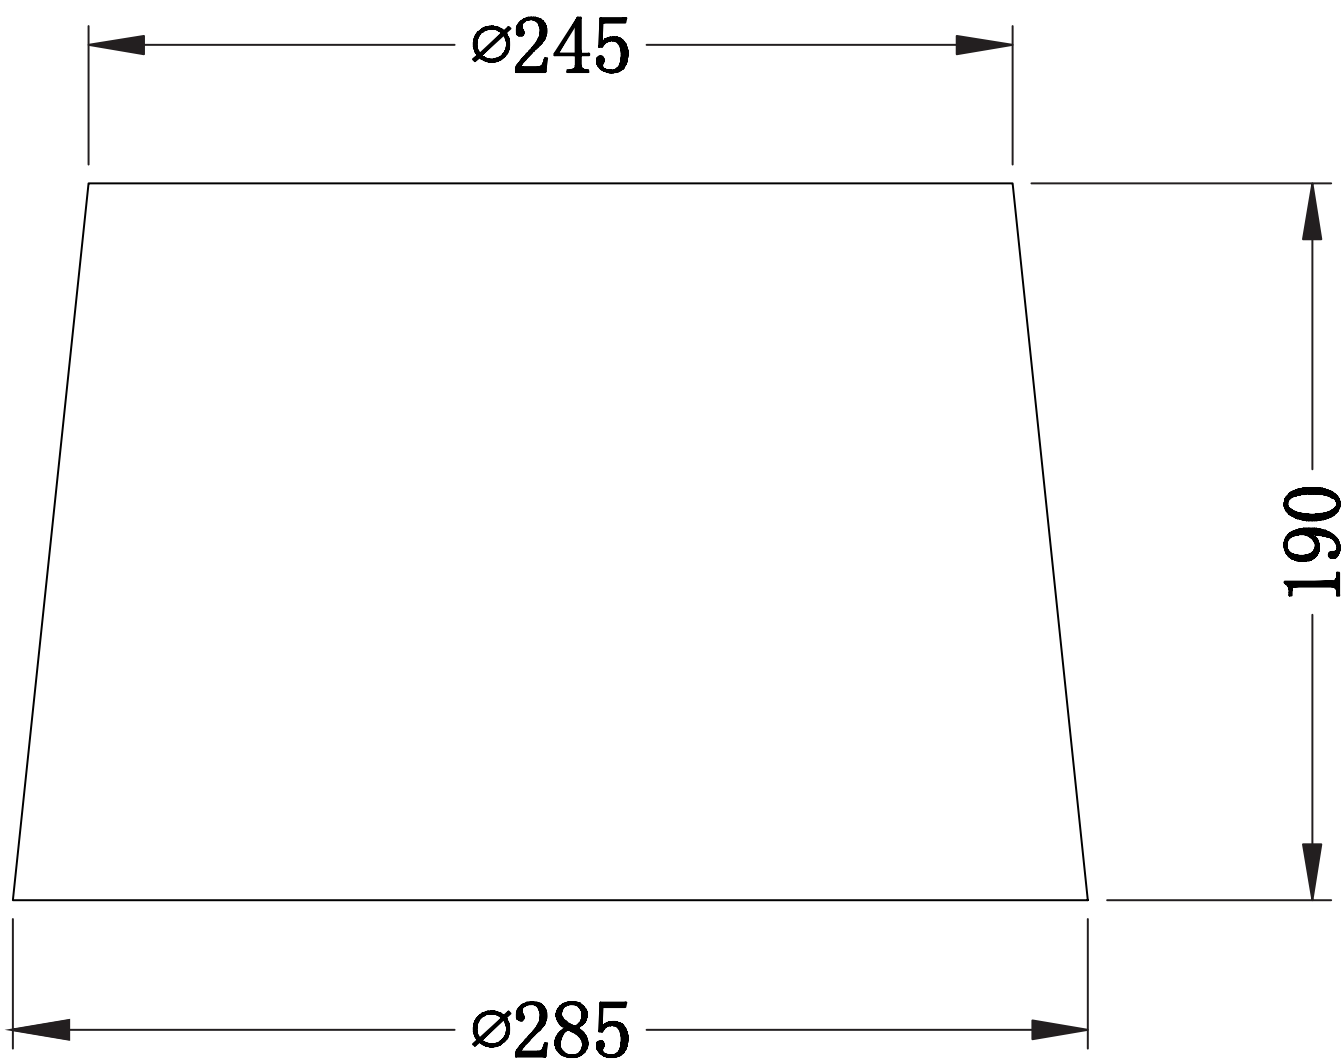

CERTIFICATION

CONTACT

www.firstchoicelighting.co.uk

info@firstchoicelighting.co.uk