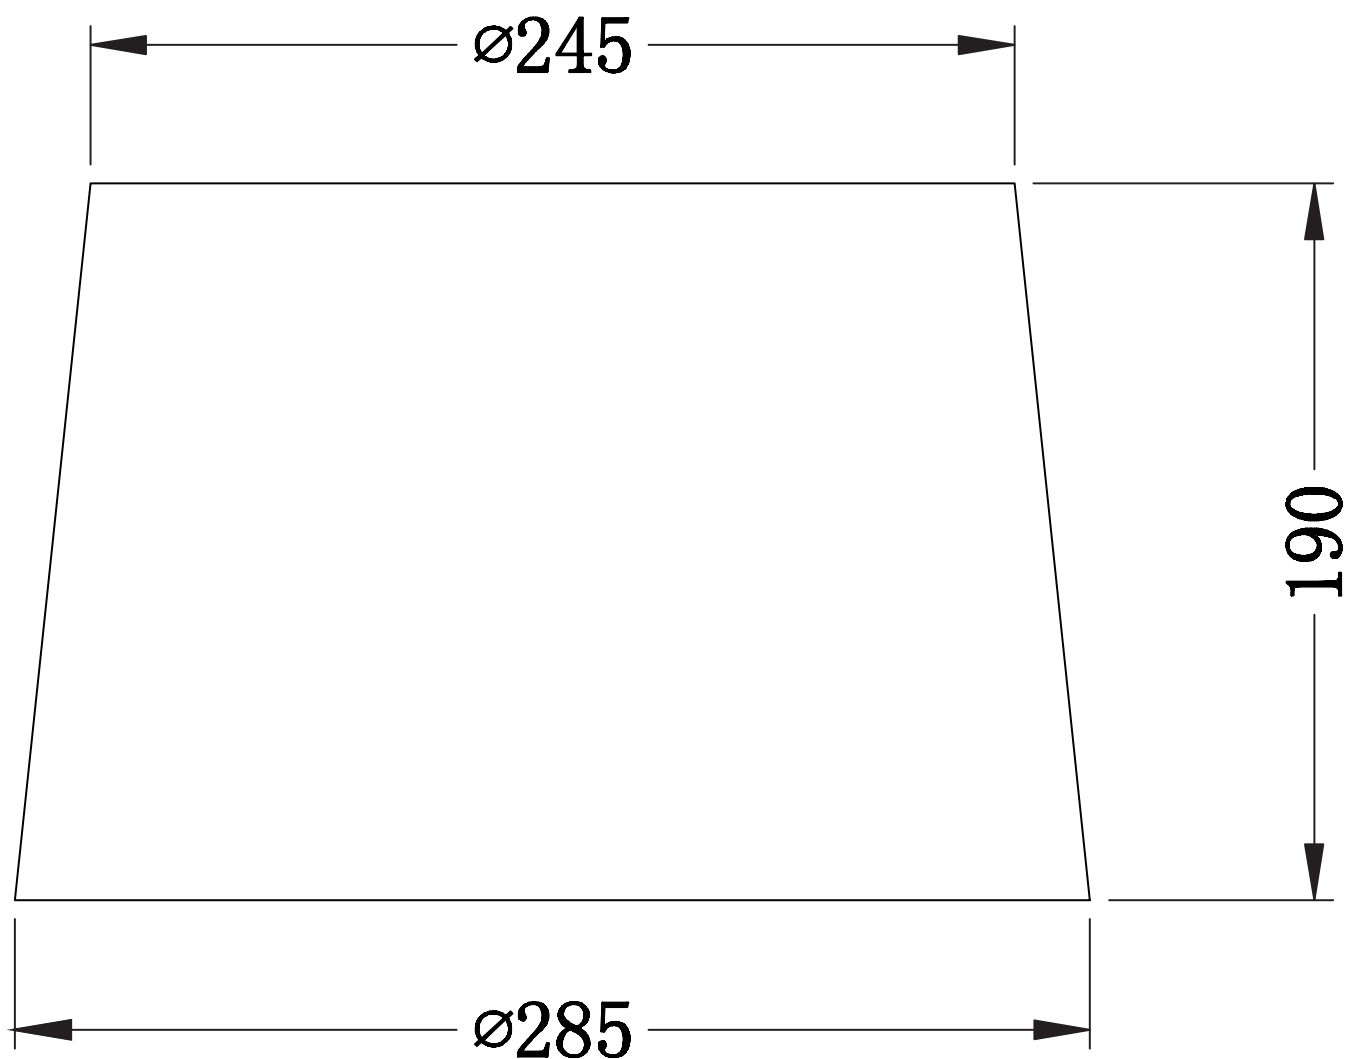

CERTIFICATION

CONTACT

www.firstchoicelighting.co.uk

info@firstchoicelighting.co.uk