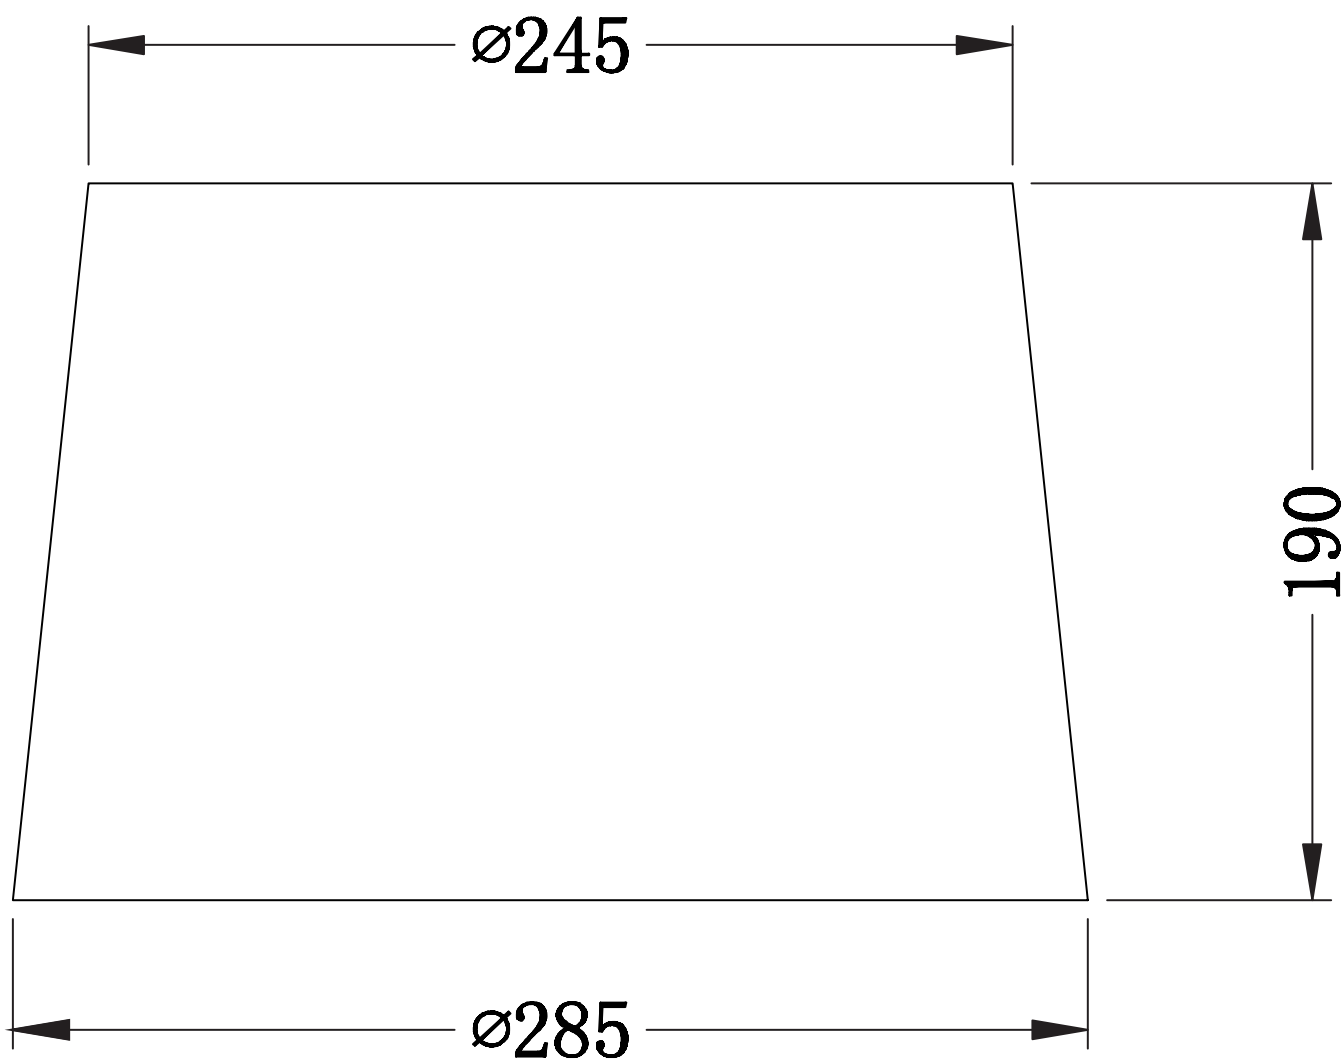

CERTIFICATION

CONTACT

www.firstchoicelighting.co.uk

info@firstchoicelighting.co.uk