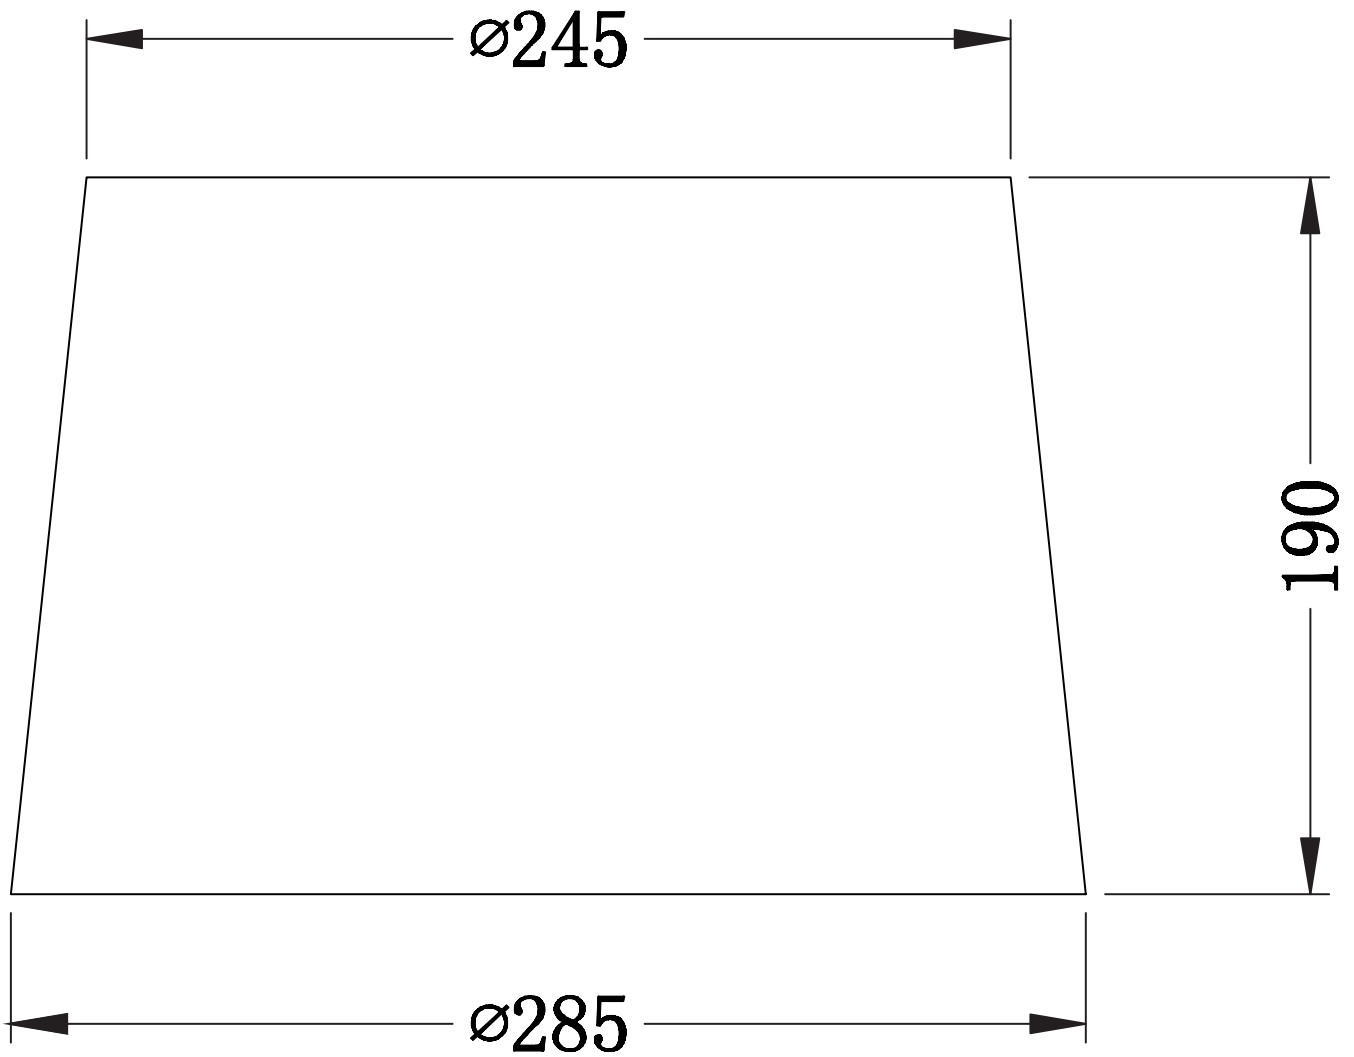

CERTIFICATION

CONTACT