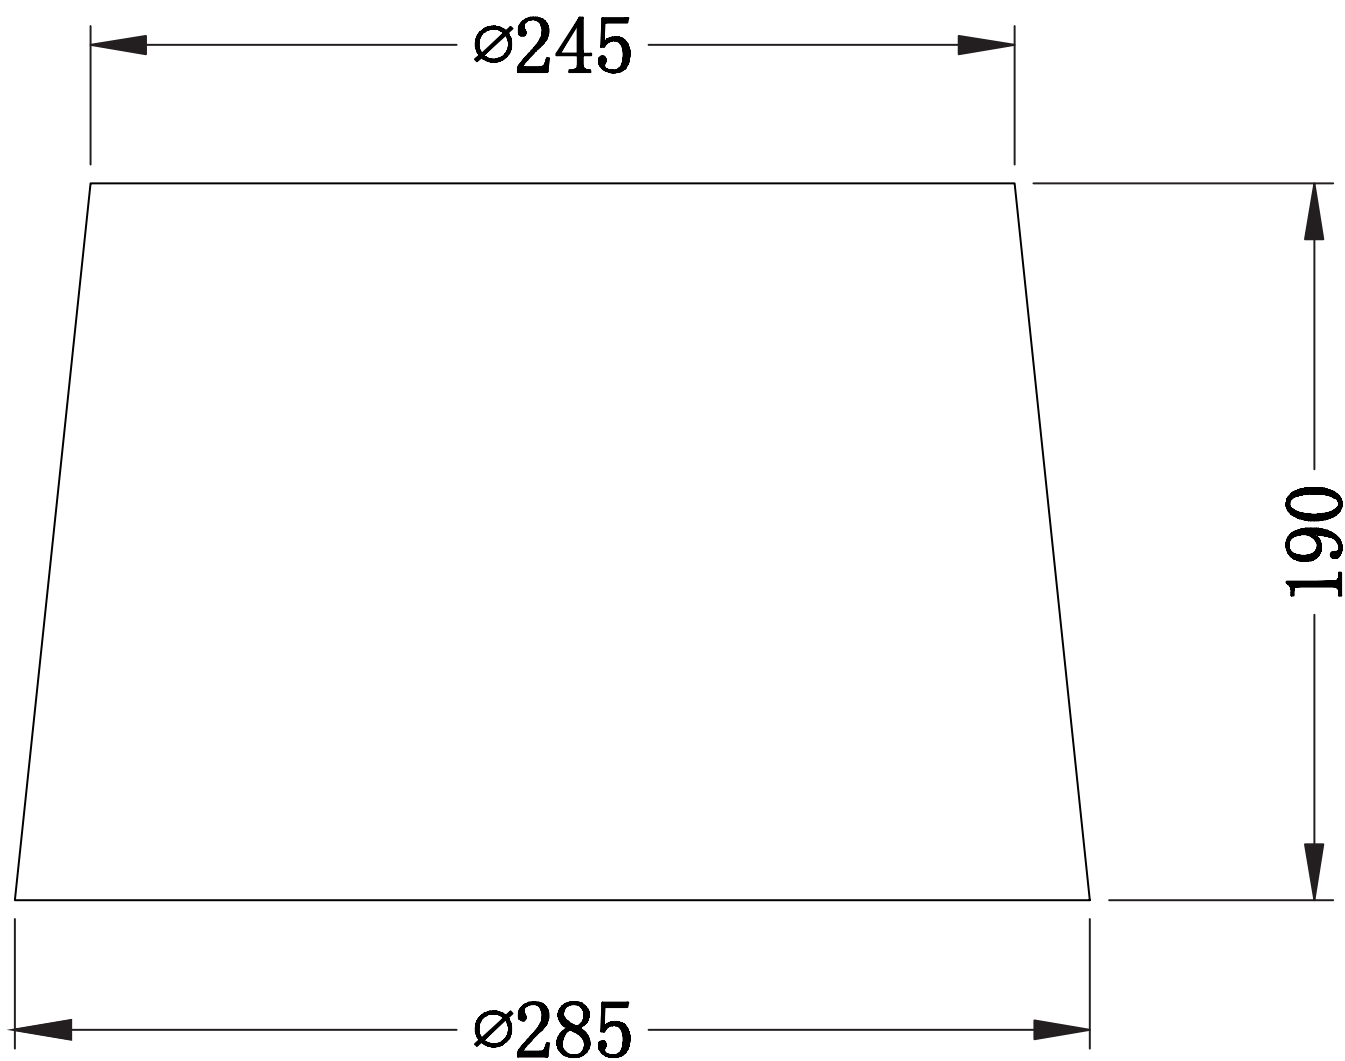

CERTIFICATION

CONTACT

www.firstchoicelighting.co.uk

info@firstchoicelighting.co.uk