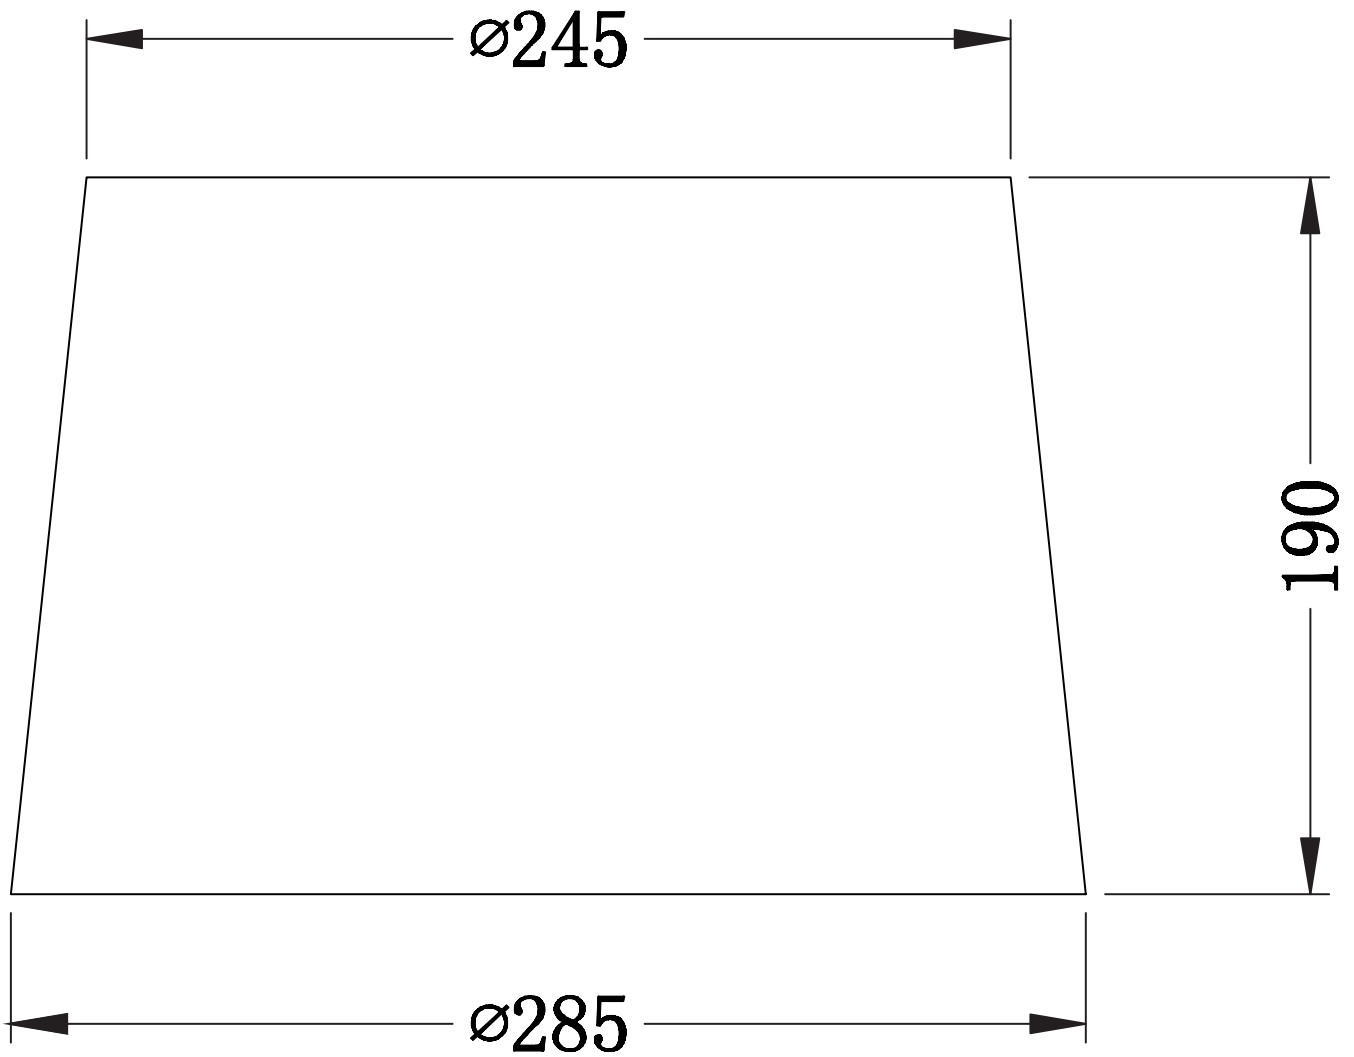

CERTIFICATION

CONTACT

www.firstchoicelighting.co.uk

info@firstchoicelighting.co.uk