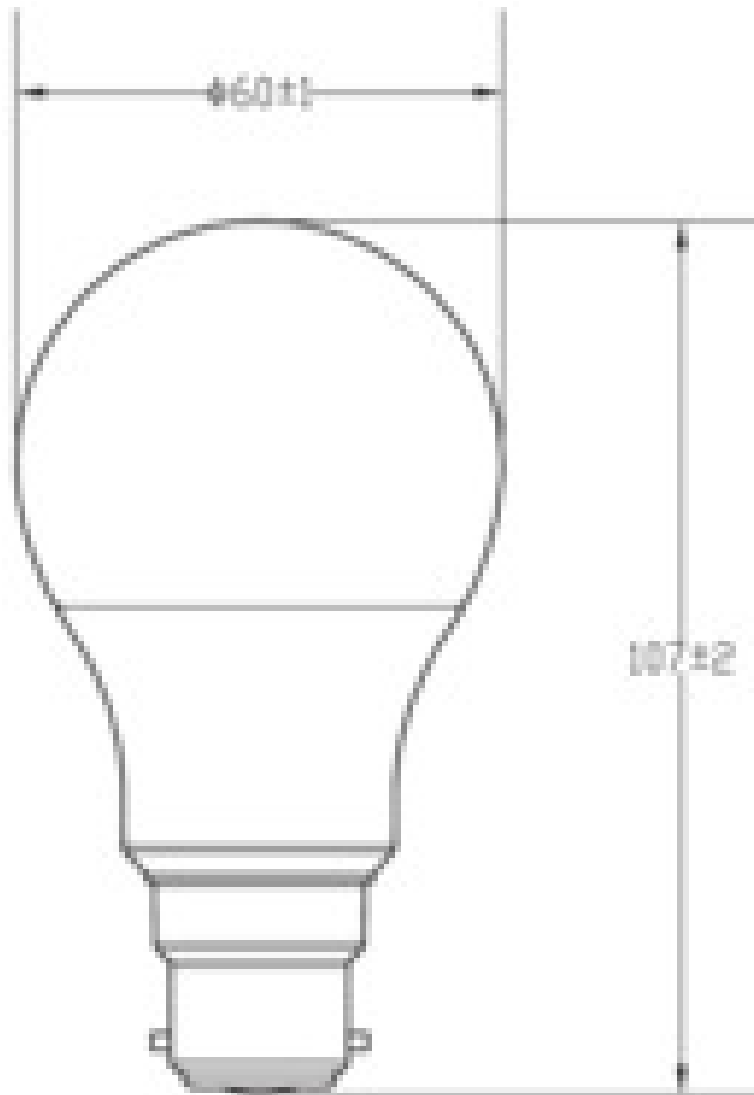

10 x 8.6W LED B22 Light Bulbs - Daylight White

**CONTACT**