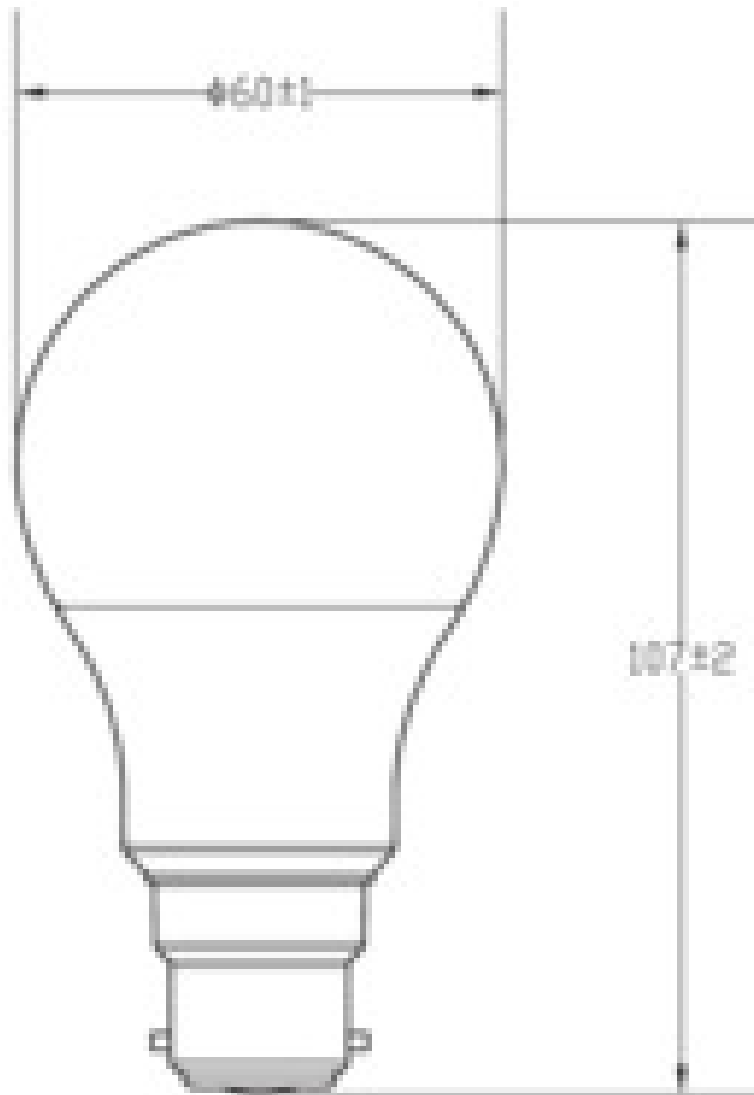

3 x 8.6W LED B22 Light Bulbs - Daylight White

CONTACT