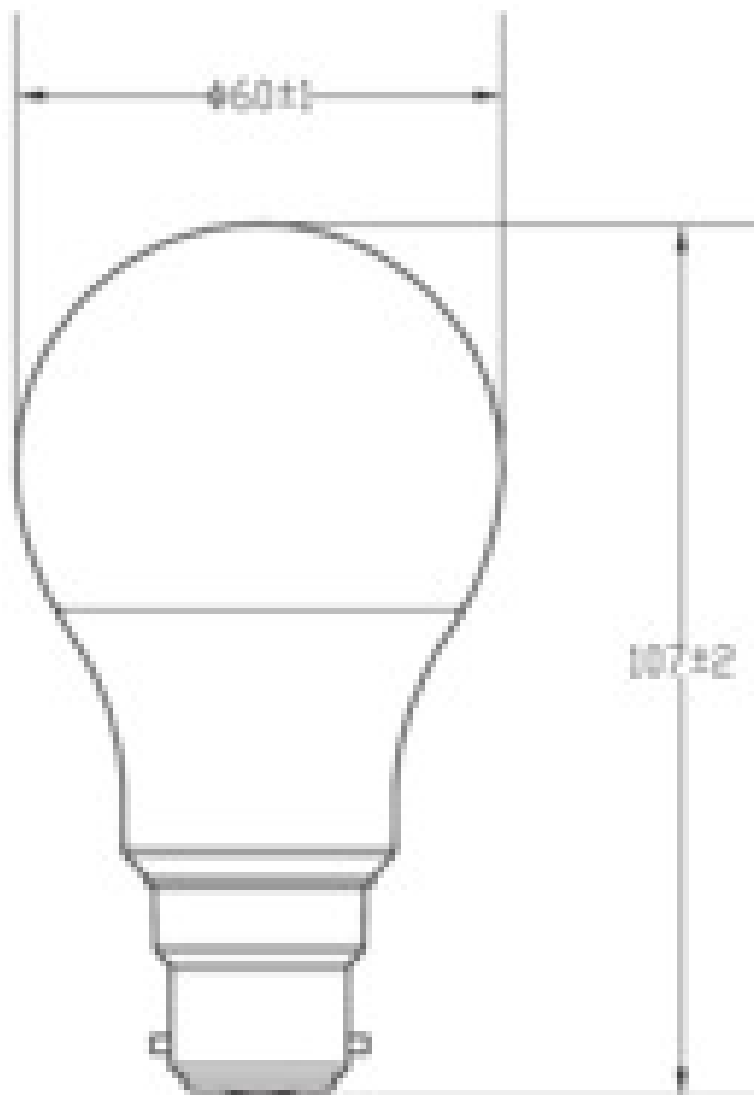

5 x 8.6W LED B22 Light Bulbs - Daylight White

CONTACT