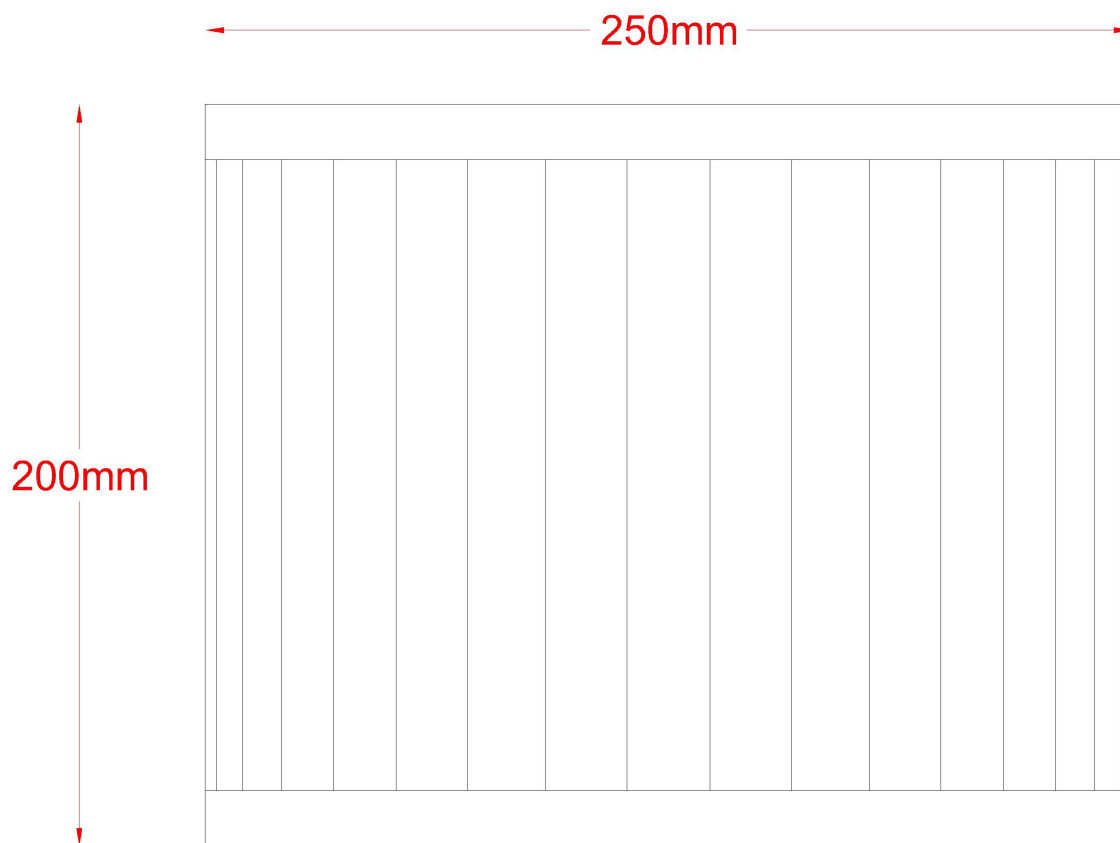

CERTIFICATION

CONTACT

www.firstchoicelighting.co.uk

info@firstchoicelighting.co.uk