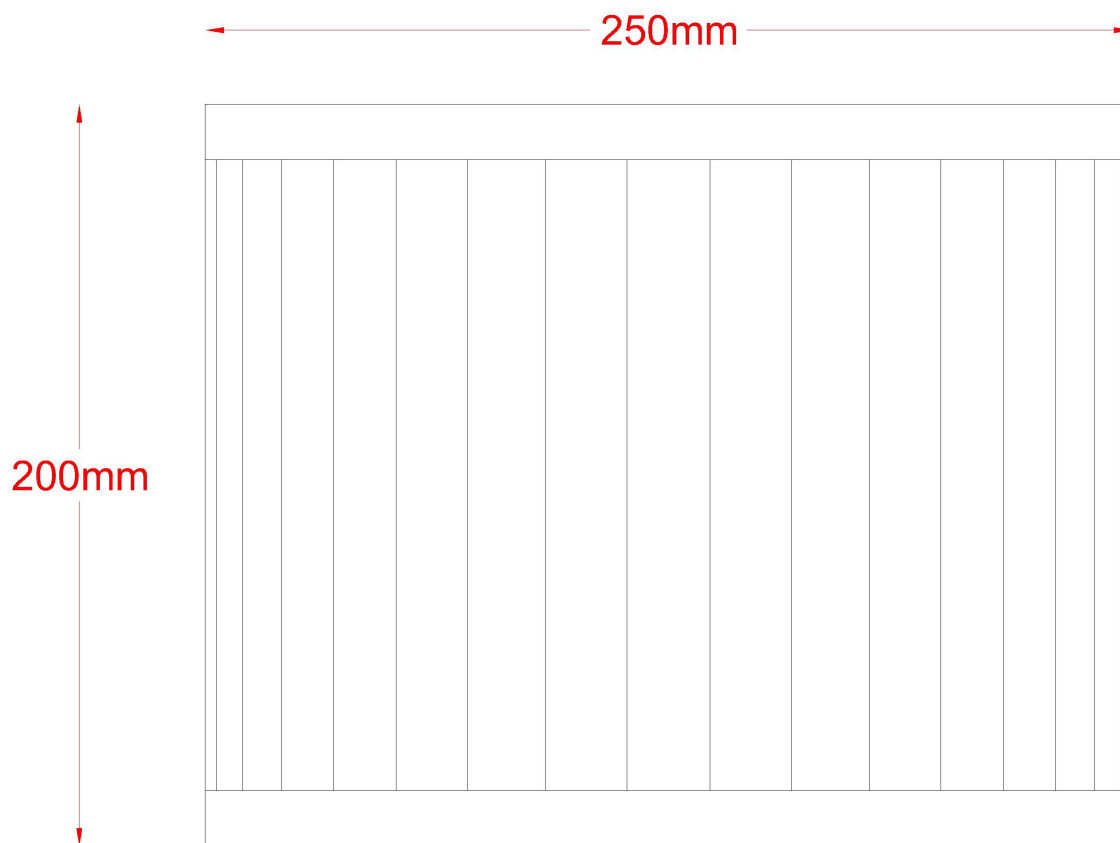

FCL-25682X2

Set of 2 Sundance - Black Pleated 25cm Lamp Shades with Gold Inner

---

CERTIFICATION

CONTACT

www.firstchoicelighting.co.uk

info@firstchoicelighting.co.uk