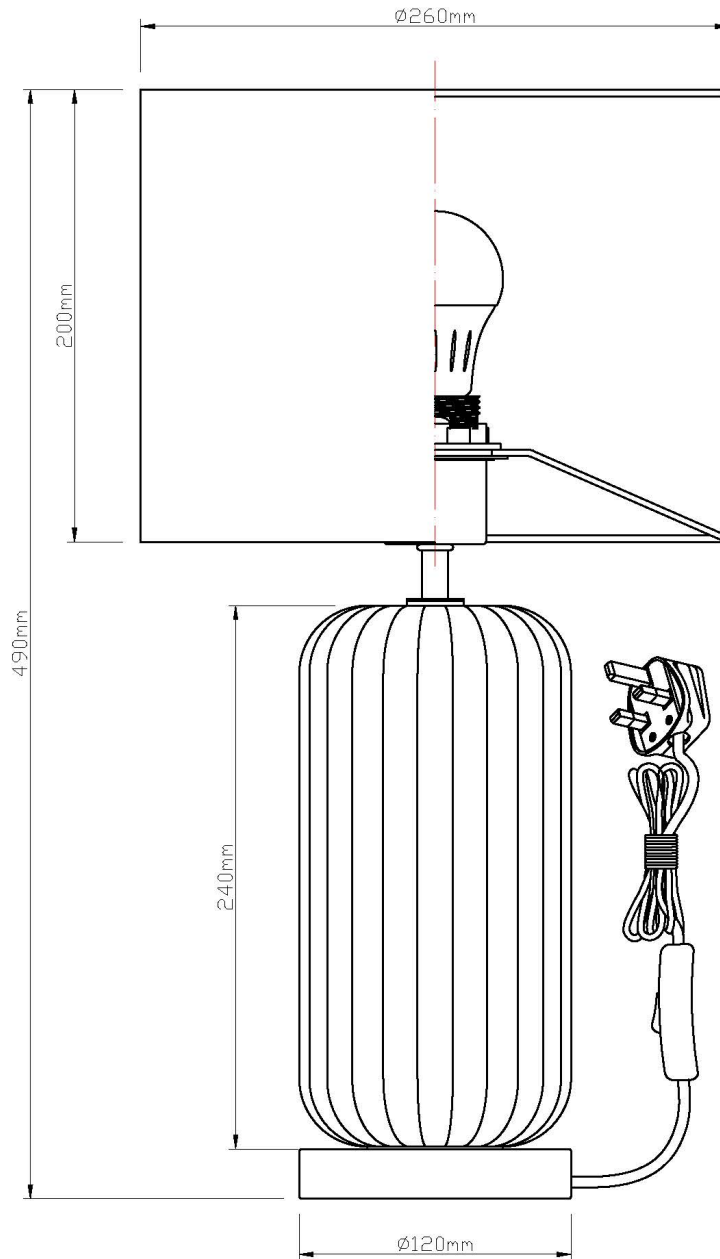

Walpole - Fluted Glass Antique Brass 49cm Table Lamp with Ivory Shade

LIGHT SOURCE DATA

- 42W Max E27 ES (required)
- Lamp direction - Indirect
- Lamp shape - Standard
- Non-dimmable
- Energy class: Not applicable

DIMENSION DATA

- Height 490mm
- Diameter 260mm

- Weight 1.54kg

SPECIFICATION

- Manufacturer warranty for 2 years from date of purchase
- Antique brass plate with clear glass detail and ivory cotton
- IP20
- In-line On/Off Switch
- Class II - Double Insulated, No Earth
- 240V
- Assembly required? No
- UKCA Marking, Energy Efficient, Energy Saving

CERTIFICATION

CONTACT

www.firstchoicelighting.co.uk

info@firstchoicelighting.co.uk

Walpole - Fluted Glass Antique Brass 49cm Table Lamp with Ivory Shade

CERTIFICATION

CONTACT

www.firstchoicelighting.co.uk