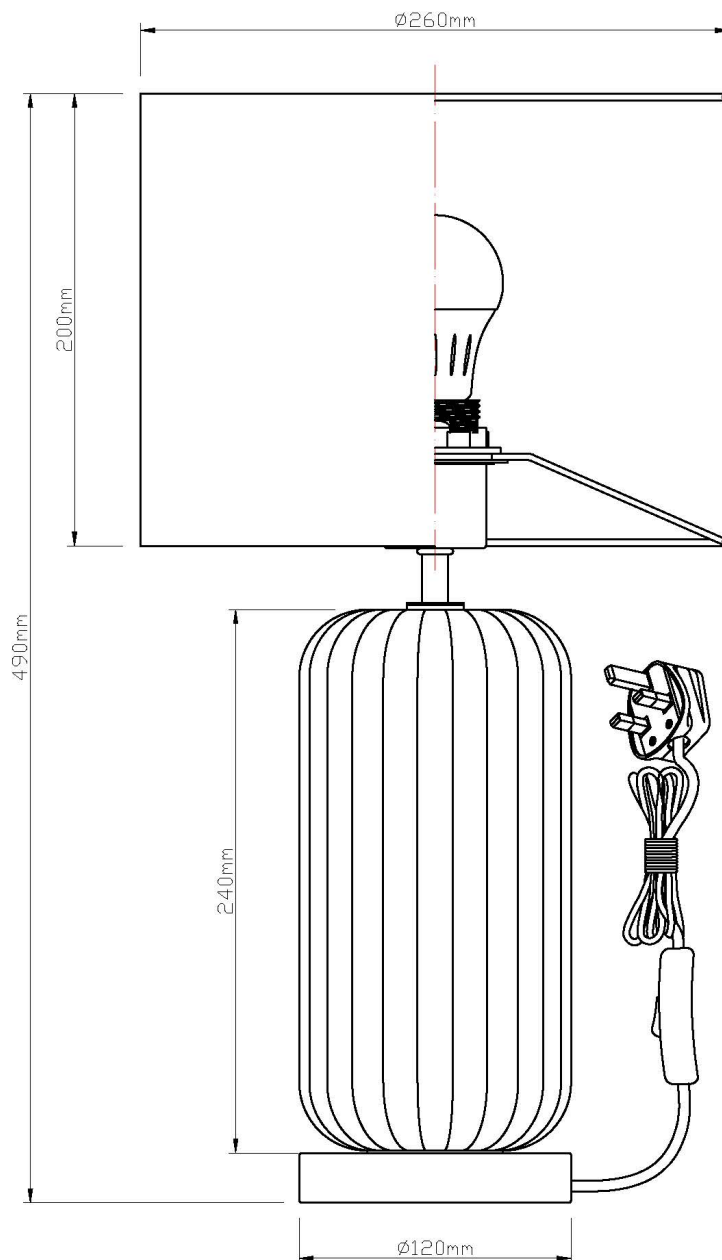

Set of 2 Walpole - Fluted Glass Brass Table Lamps with Ivory Shade

LIGHT SOURCE DATA

- 2 x 42W Max E27 ES (required)
- Lamp direction - Indirect
- Lamp shape - Standard
- Non-dimmable
- Energy class: Not applicable

DIMENSION DATA

- Height 490mm
- Diameter 260mm

- Weight 1.54kg

SPECIFICATION

- Manufacturer warranty for 2 years from date of purchase
- Antique brass plate with clear glass detail and ivory cotton
- IP20
- In-line On/Off Switch
- Class II - Double Insulated, No Earth
- 240V
- Assembly required? No
- UKCA Marking, Energy Efficient, Energy Saving

CERTIFICATION

CONTACT

www.firstchoicelighting.co.uk

info@firstchoicelighting.co.uk

FCL-25683X2

Set of 2 Walpole - Fluted Glass Brass Table Lamps with Ivory Shade

CERTIFICATION

CONTACT