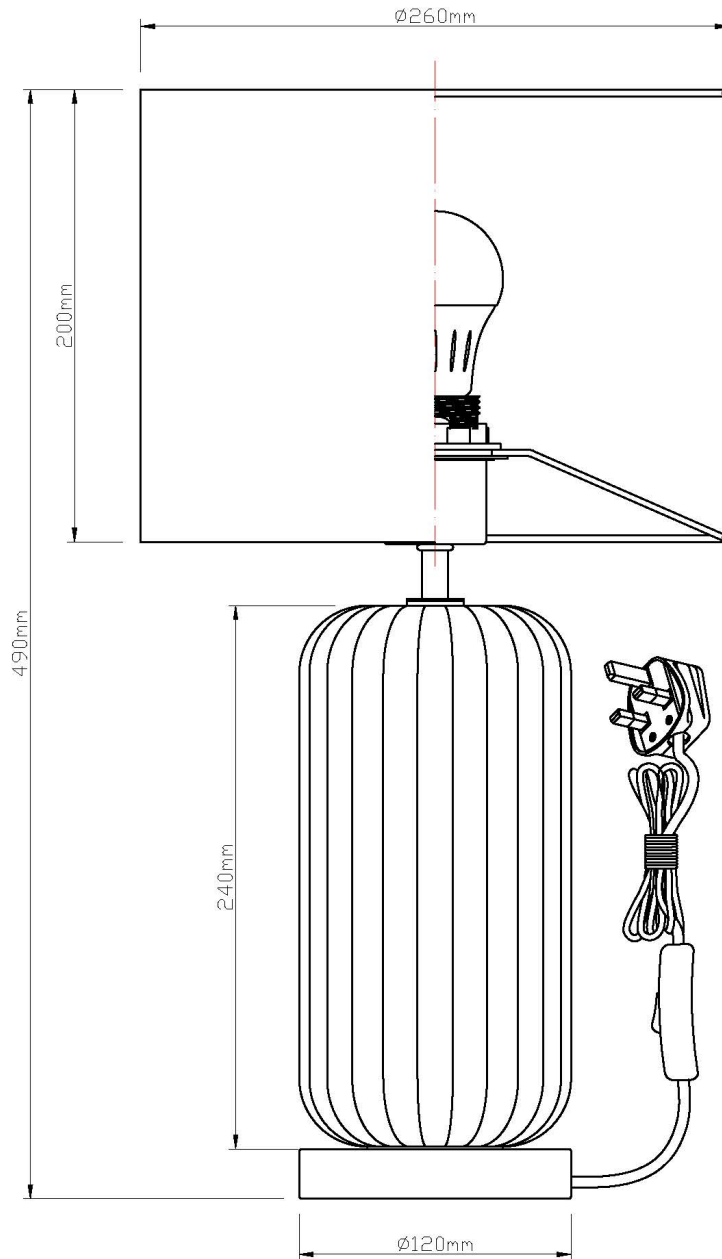

Walpole - Fluted Glass Brushed Chrome 49cm Table Lamp with Grey Shade

LIGHT SOURCE DATA

- 42W Max E27 ES (required)
- Lamp direction - Indirect
- Lamp shape - Standard
- Non-dimmable
- Energy class: Not applicable

DIMENSION DATA

- Height 490mm
- Diameter 260mm

- Weight 1.63kg

SPECIFICATION

- Manufacturer warranty for 2 years from date of purchase
- Satin nickel plate with clear glass detail and grey velvet
- IP20
- In-line On/Off Switch
- Class II - Double Insulated, No Earth
- 240V
- Assembly required? No
- UKCA Marking, Energy Efficient, Energy Saving

CERTIFICATION

CONTACT

www.firstchoicelighting.co.uk

info@firstchoicelighting.co.uk

Walpole - Fluted Glass Brushed Chrome 49cm Table Lamp with Grey Shade

CERTIFICATION

CONTACT

www.firstchoicelighting.co.uk