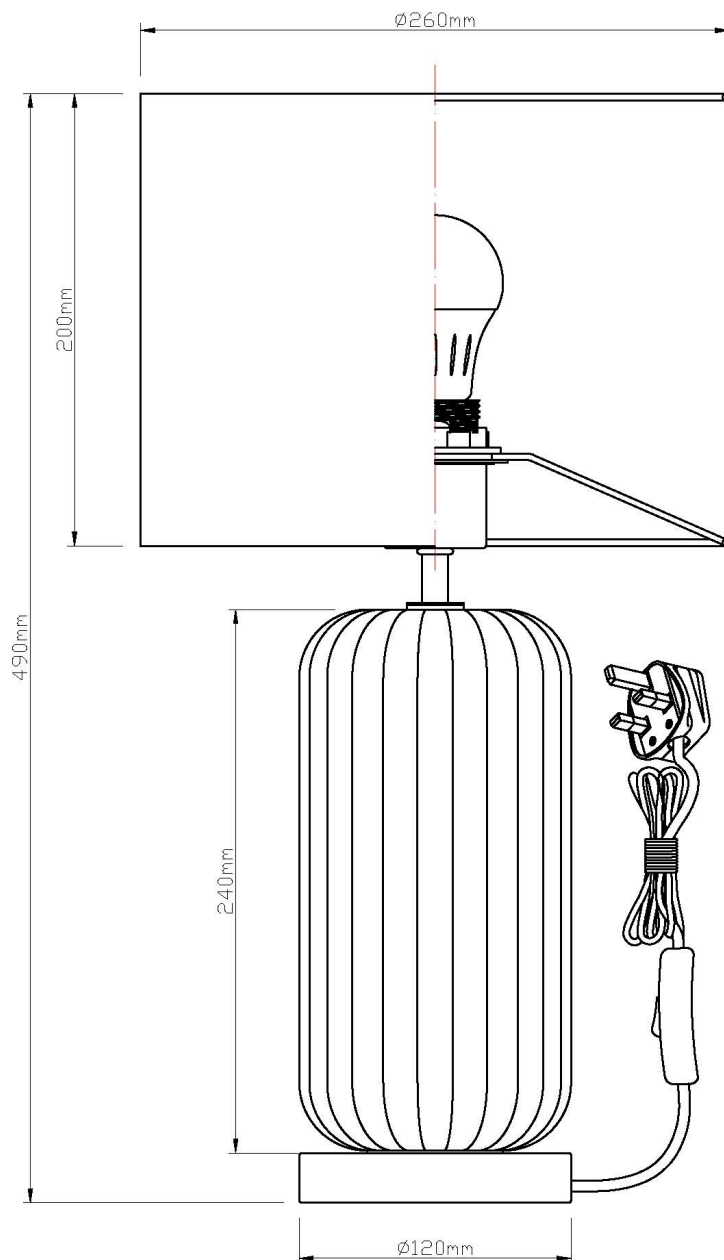

CERTIFICATION

CONTACT

www.firstchoicelighting.co.uk

info@firstchoicelighting.co.uk