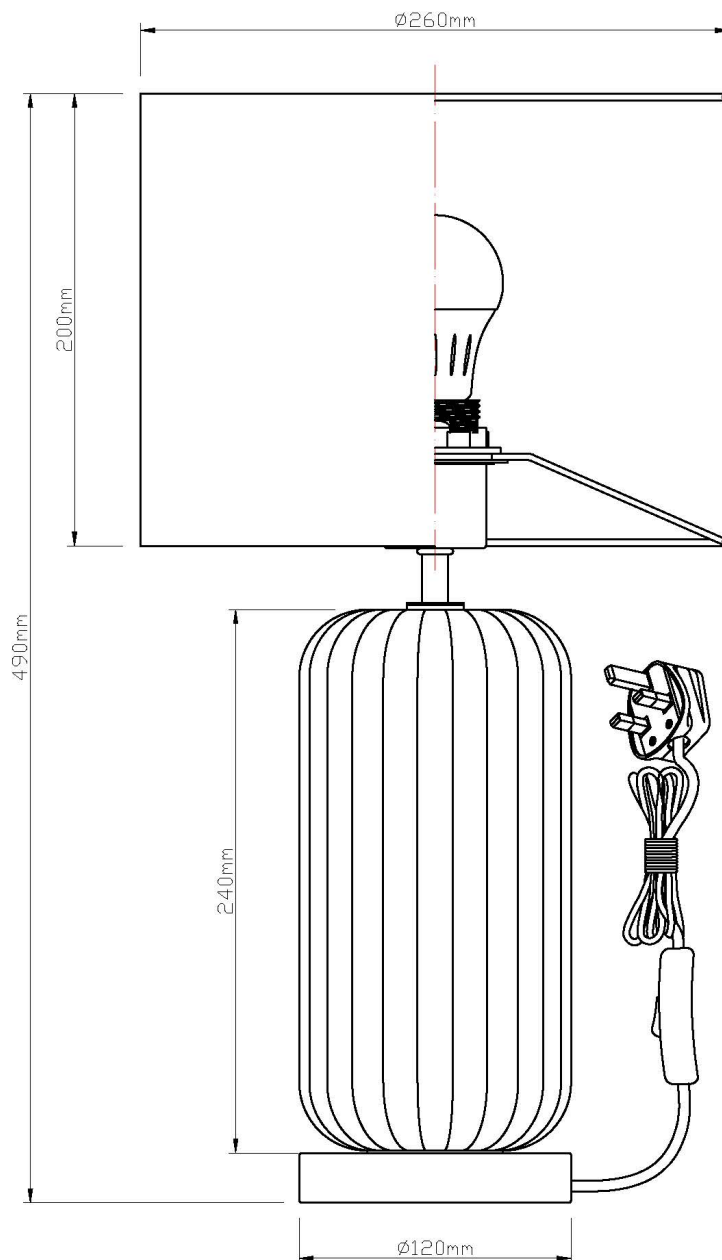

FCL-25685X2

Set of 2 Walpole - Blush Pink Glass and Antique Brass 49cm Table Lamps

CERTIFICATION

CONTACT

www.firstchoicelighting.co.uk

info@firstchoicelighting.co.uk

ISSUE DATE 16/03/2026

PAGE 2