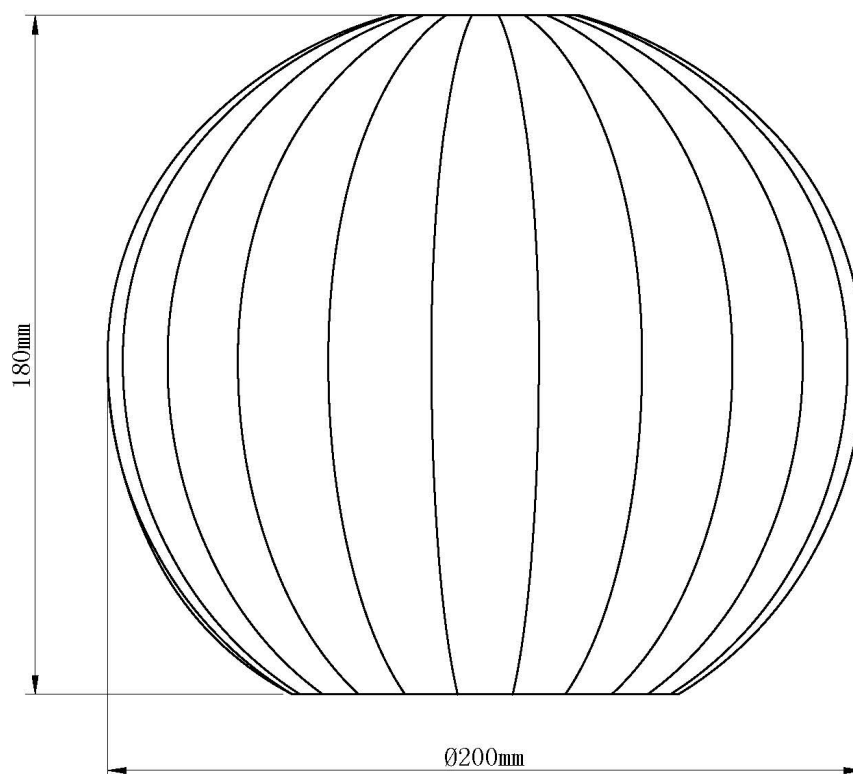

CERTIFICATION

CONTACT

www.firstchoicelighting.co.uk

info@firstchoicelighting.co.uk