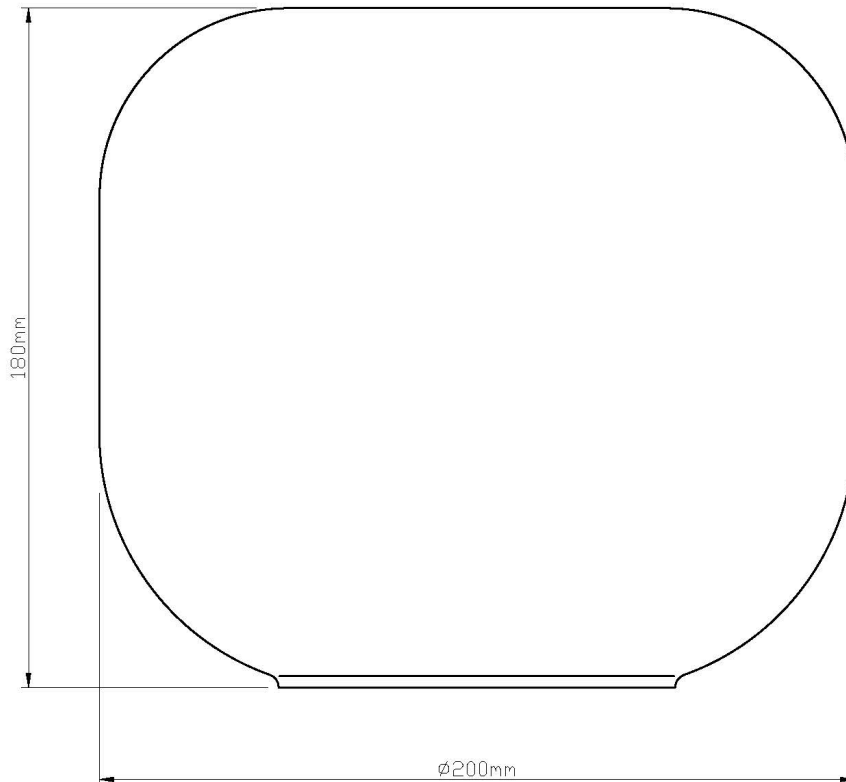

CERTIFICATION

CONTACT

www.firstchoicelighting.co.uk

info@firstchoicelighting.co.uk