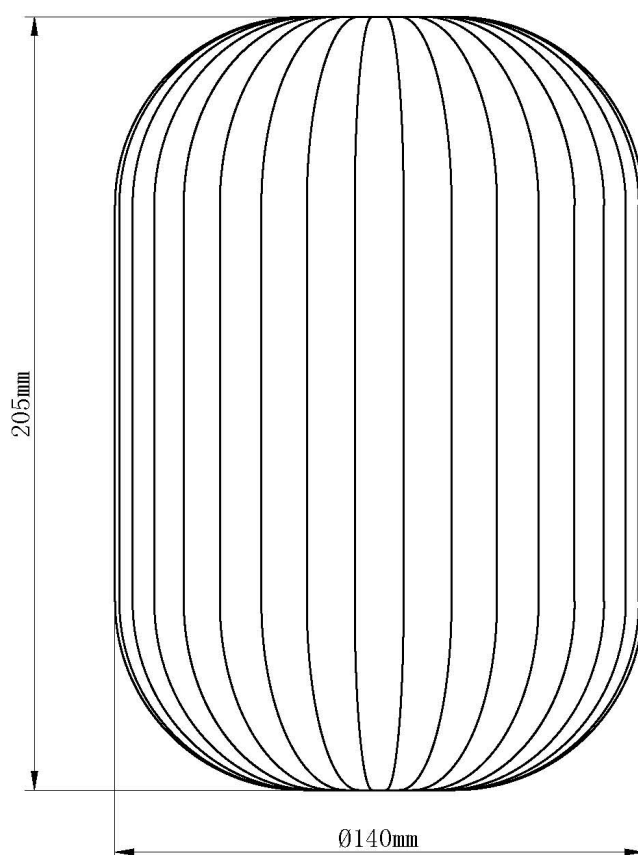

CERTIFICATION

CONTACT

www.firstchoicelighting.co.uk

info@firstchoicelighting.co.uk