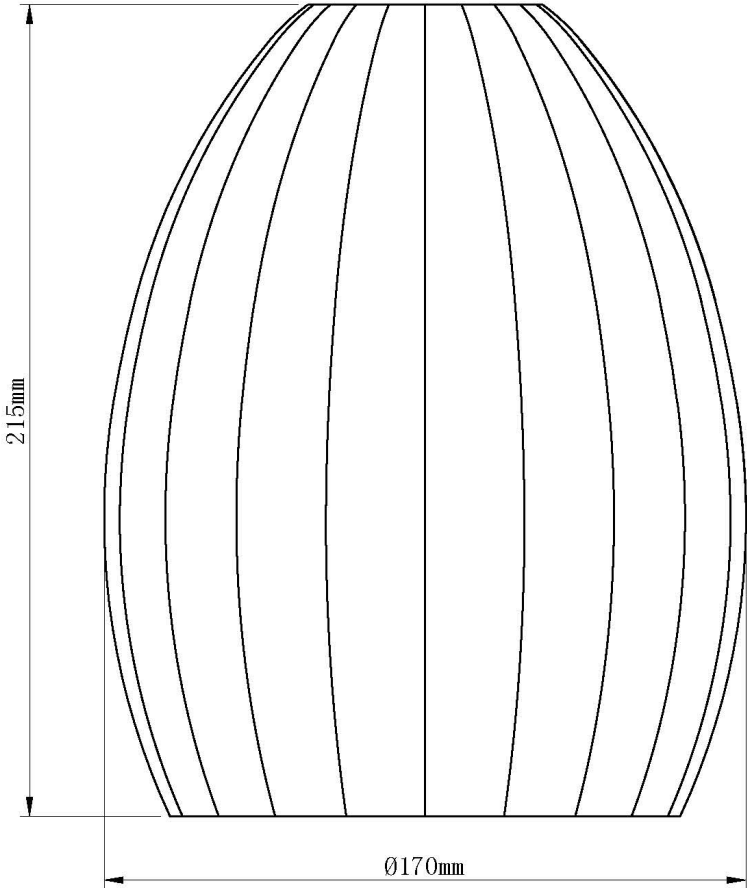

CERTIFICATION

CONTACT

www.firstchoicelighting.co.uk

info@firstchoicelighting.co.uk