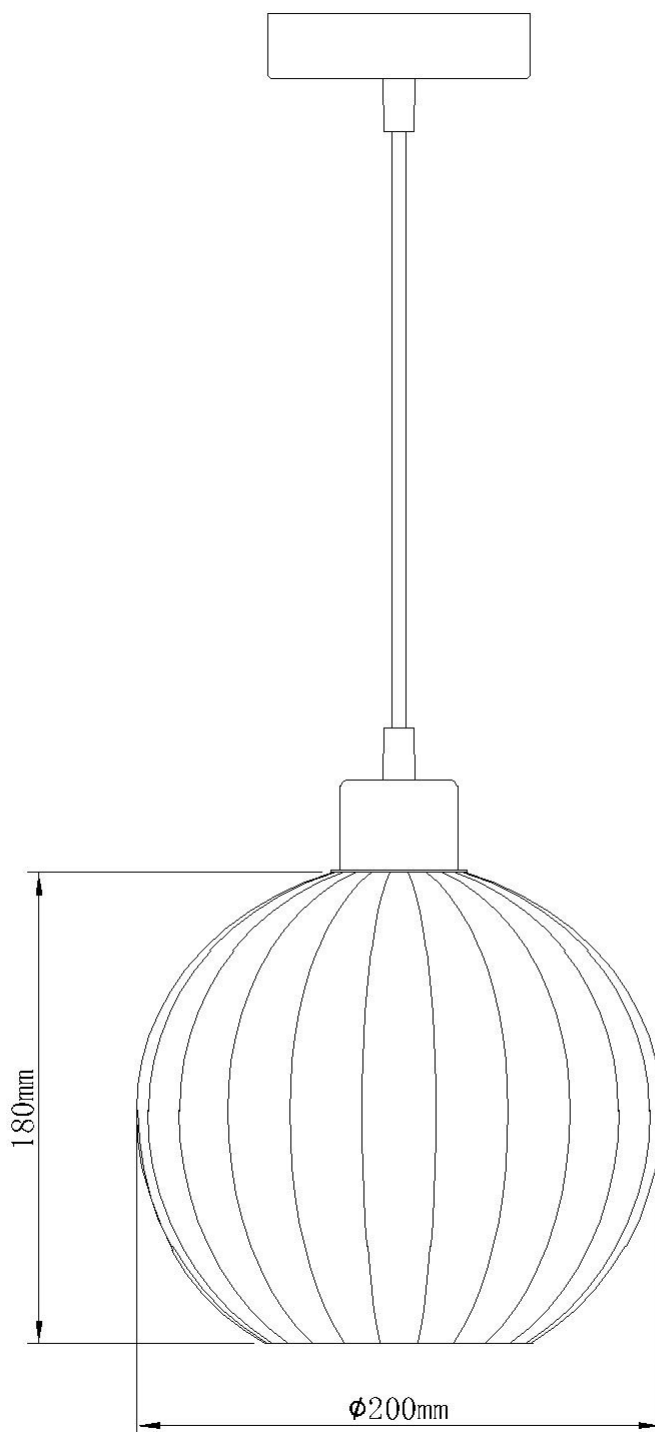

Betchley - Clear Ribbed Glass Globe with Chrome Pendant Fitting

---

## LIGHT SOURCE DATA

- 42W Max E27 ES (required)
- Lamp direction - Indirect
- Lamp shape - Standard
- Dimmable
- Energy class: Not applicable

## DIMENSION DATA

- Height 230 - 1290mm
- Diameter 200mm
  
- Weight 0.61kg

## CONTACT

[www.firstchoicelighting.co.uk](http://www.firstchoicelighting.co.uk)

[info@firstchoicelighting.co.uk](mailto:info@firstchoicelighting.co.uk)

Betchley - Clear Ribbed Glass Globe with Chrome Pendant Fitting