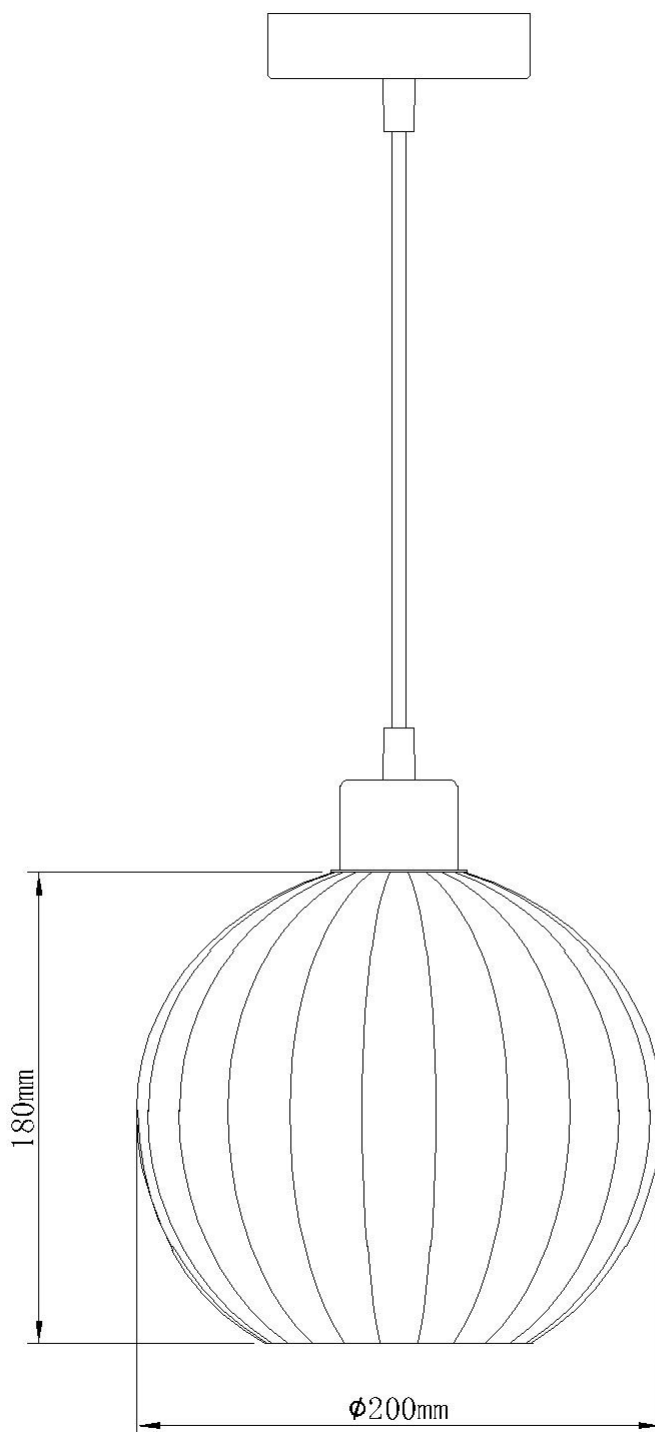

Set of 2 Betchley - Clear Ribbed Glass Globe with Chrome Pendants

LIGHT SOURCE DATA

- 2 x 42W Max E27 ES (required)
- Lamp direction - Indirect
- Lamp shape - Standard
- Dimmable
- Energy class: Not applicable

DIMENSION DATA

- Height 230 - 1290mm
- Diameter 200mm

- Weight 0.61kg

SPECIFICATION

- Manufacturer warranty for 2 years from date of purchase
- Clear ribbed glass with polished chrome plate detail
- IP20
- No
- Class I - Single Insulated, Earthed
- 240V
- Assembly required? No
- UKCA Marking, Energy Efficient, Energy Saving

CERTIFICATION

CONTACT

www.firstchoicelighting.co.uk

info@firstchoicelighting.co.uk

Set of 2 Betchley - Clear Ribbed Glass Globe with Chrome Pendants

CERTIFICATION

CONTACT

www.firstchoicelighting.co.uk