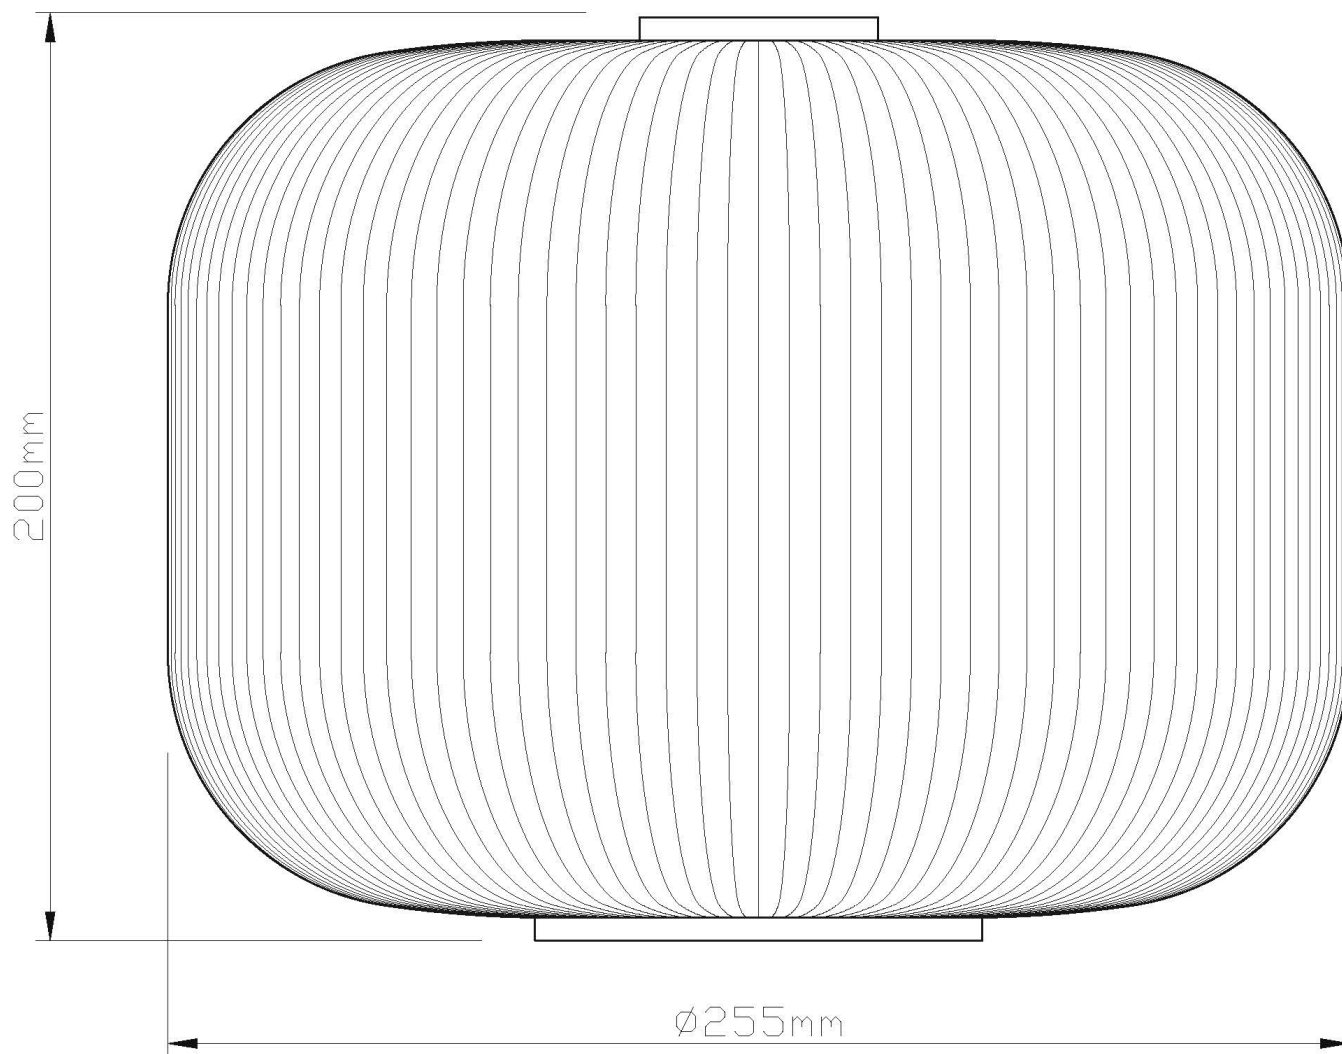

Set of 2 Batley Large - Clear Ribbed Glass with Chrome Pendant Fitting

CERTIFICATION

CONTACT

www.firstchoicelighting.co.uk

info@firstchoicelighting.co.uk