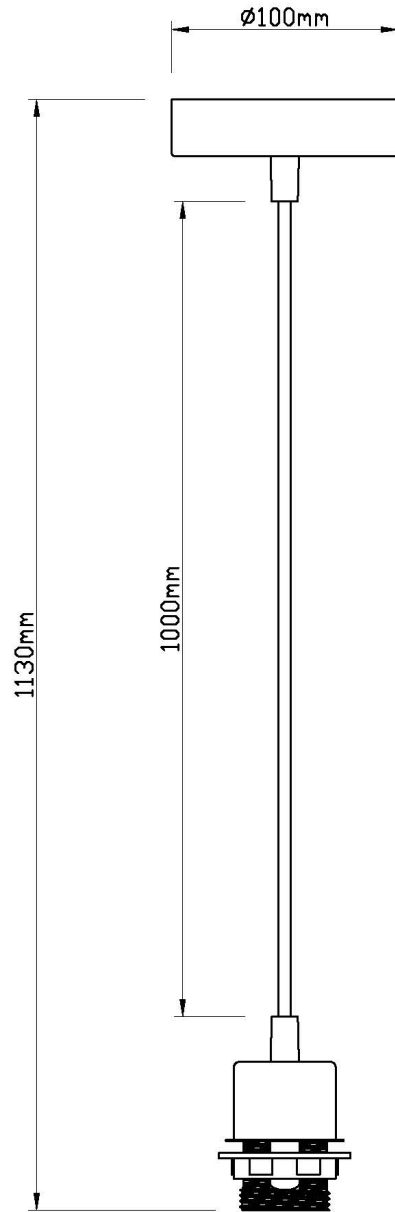

FCL-25696X2

Set of 2 Carss - Satin Nickel Ceiling Pendant Kits for Easy Fit Shades

CERTIFICATION

CONTACT

www.firstchoicelighting.co.uk

info@firstchoicelighting.co.uk

ISSUE DATE 16/03/2026

PAGE 2