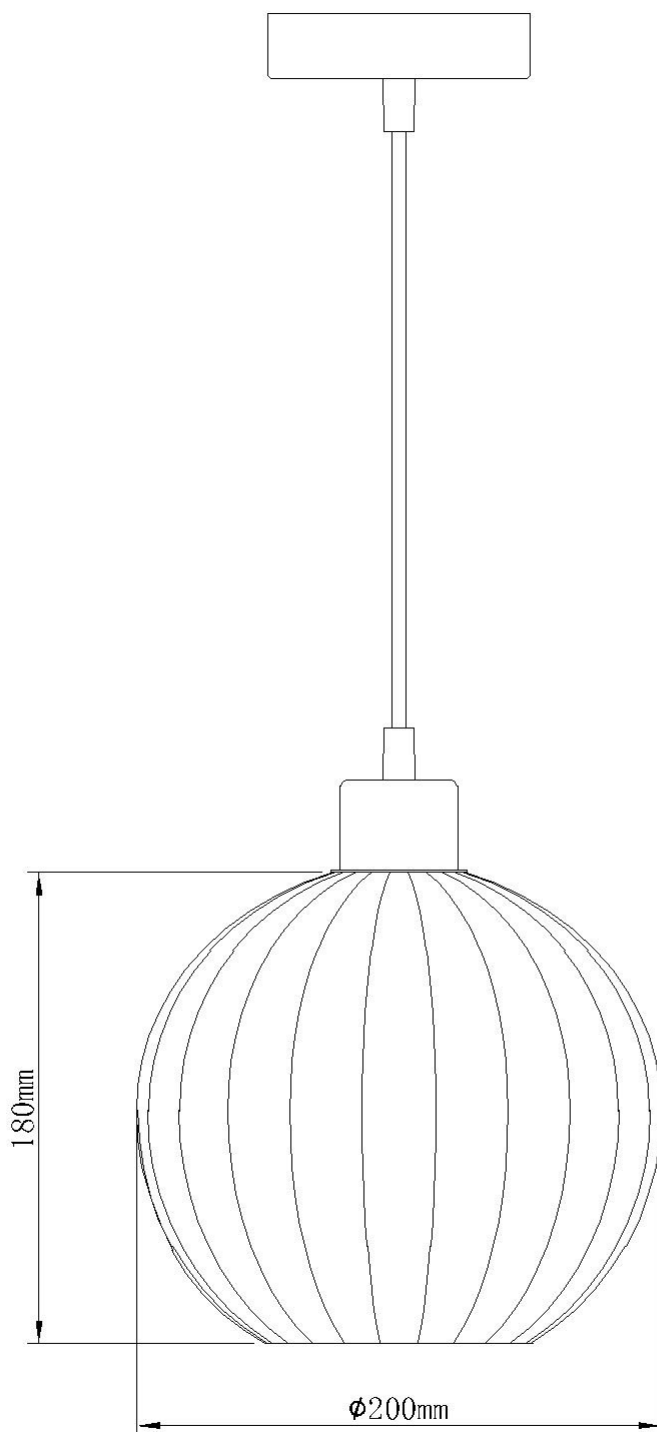

Betchley - Clear Ribbed Glass Globe with Satin Nickel Pendant Fitting

LIGHT SOURCE DATA

- 42W Max E27 ES (required)
- Lamp direction - Indirect
- Lamp shape - Standard
- Dimmable
- Energy class: Not applicable

DIMENSION DATA

- Height 230 - 1290mm
- Diameter 200mm

- Weight 0.61kg

SPECIFICATION

- Manufacturer warranty for 2 years from date of purchase
- Clear ribbed glass with satin nickel plate detail
- IP20
- No
- Class I - Single Insulated, Earthed
- 240V
- Assembly required? No
- UKCA Marking, Energy Efficient, Energy Saving

CERTIFICATION

CONTACT

www.firstchoicelighting.co.uk

info@firstchoicelighting.co.uk

Betchley - Clear Ribbed Glass Globe with Satin Nickel Pendant Fitting

CERTIFICATION

CONTACT

www.firstchoicelighting.co.uk