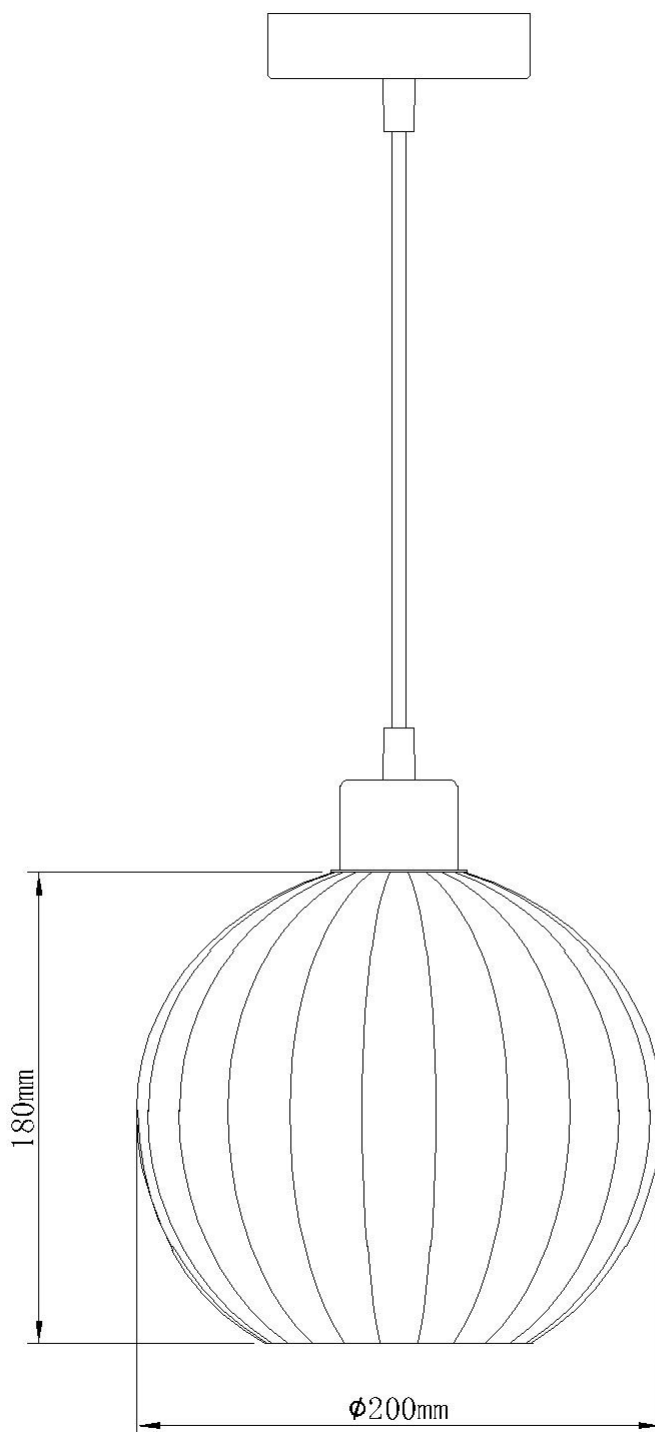

Set of 2 Betchley - Clear Ribbed Glass Globe with Satin Nickel Pendant

## LIGHT SOURCE DATA

- 2 x 42W Max E27 ES (required)
- Lamp direction - Indirect
- Lamp shape - Standard
- Dimmable
- Energy class: Not applicable

## DIMENSION DATA

- Height 230 - 1290mm
- Diameter 200mm
  
- Weight 0.61kg

## CONTACT

[www.firstchoicelighting.co.uk](http://www.firstchoicelighting.co.uk)

[info@firstchoicelighting.co.uk](mailto:info@firstchoicelighting.co.uk)

Set of 2 Betchley - Clear Ribbed Glass Globe with Satin Nickel Pendant