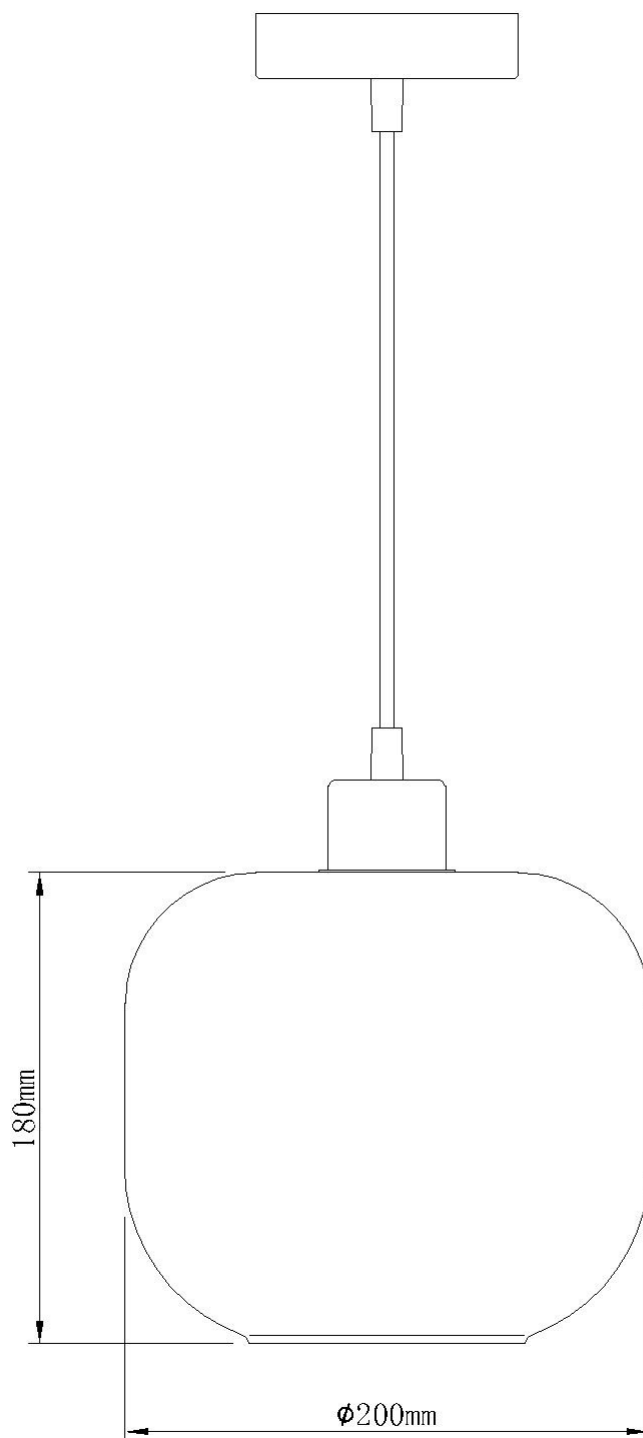

Bleach - Clear Glass with Satin Nickel Pendant Fitting

CERTIFICATION

CONTACT

www.firstchoicelighting.co.uk

info@firstchoicelighting.co.uk