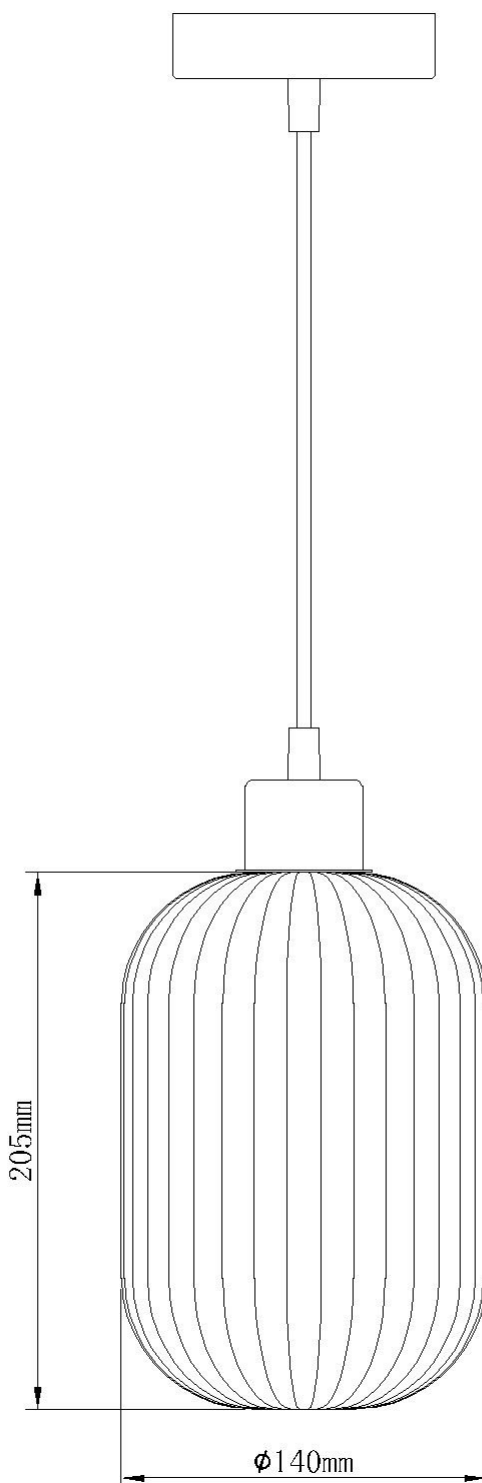

CERTIFICATION

CONTACT

www.firstchoicelighting.co.uk

info@firstchoicelighting.co.uk