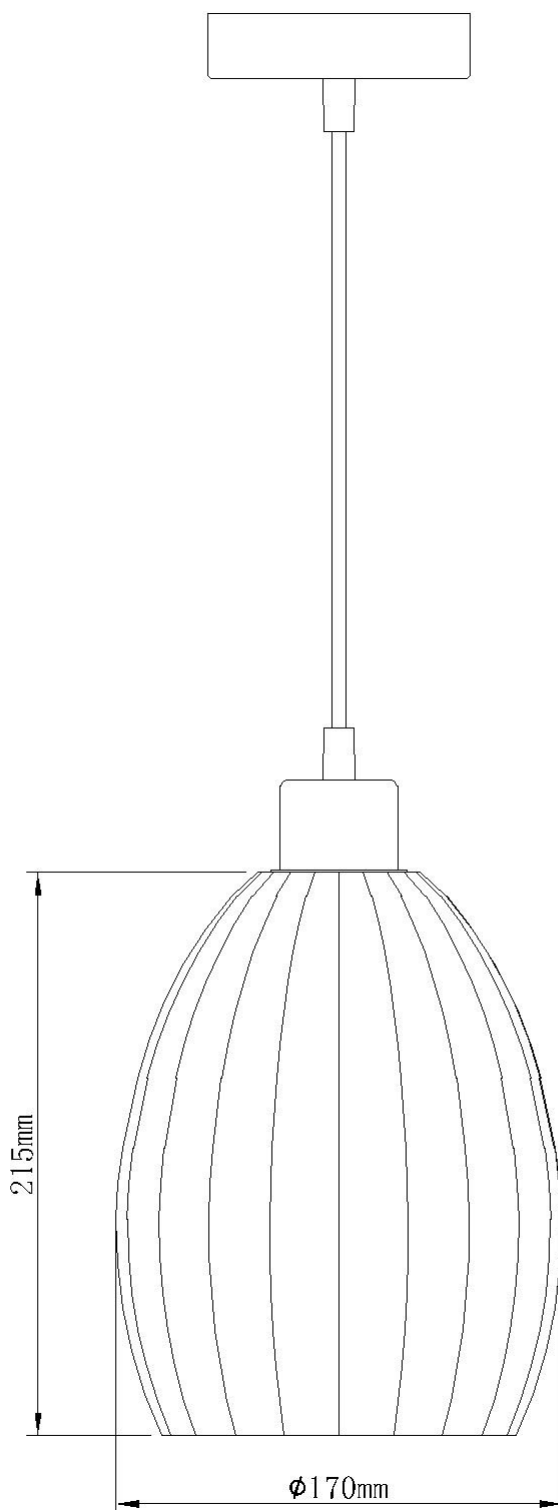

CERTIFICATION

CONTACT

www.firstchoicelighting.co.uk

info@firstchoicelighting.co.uk