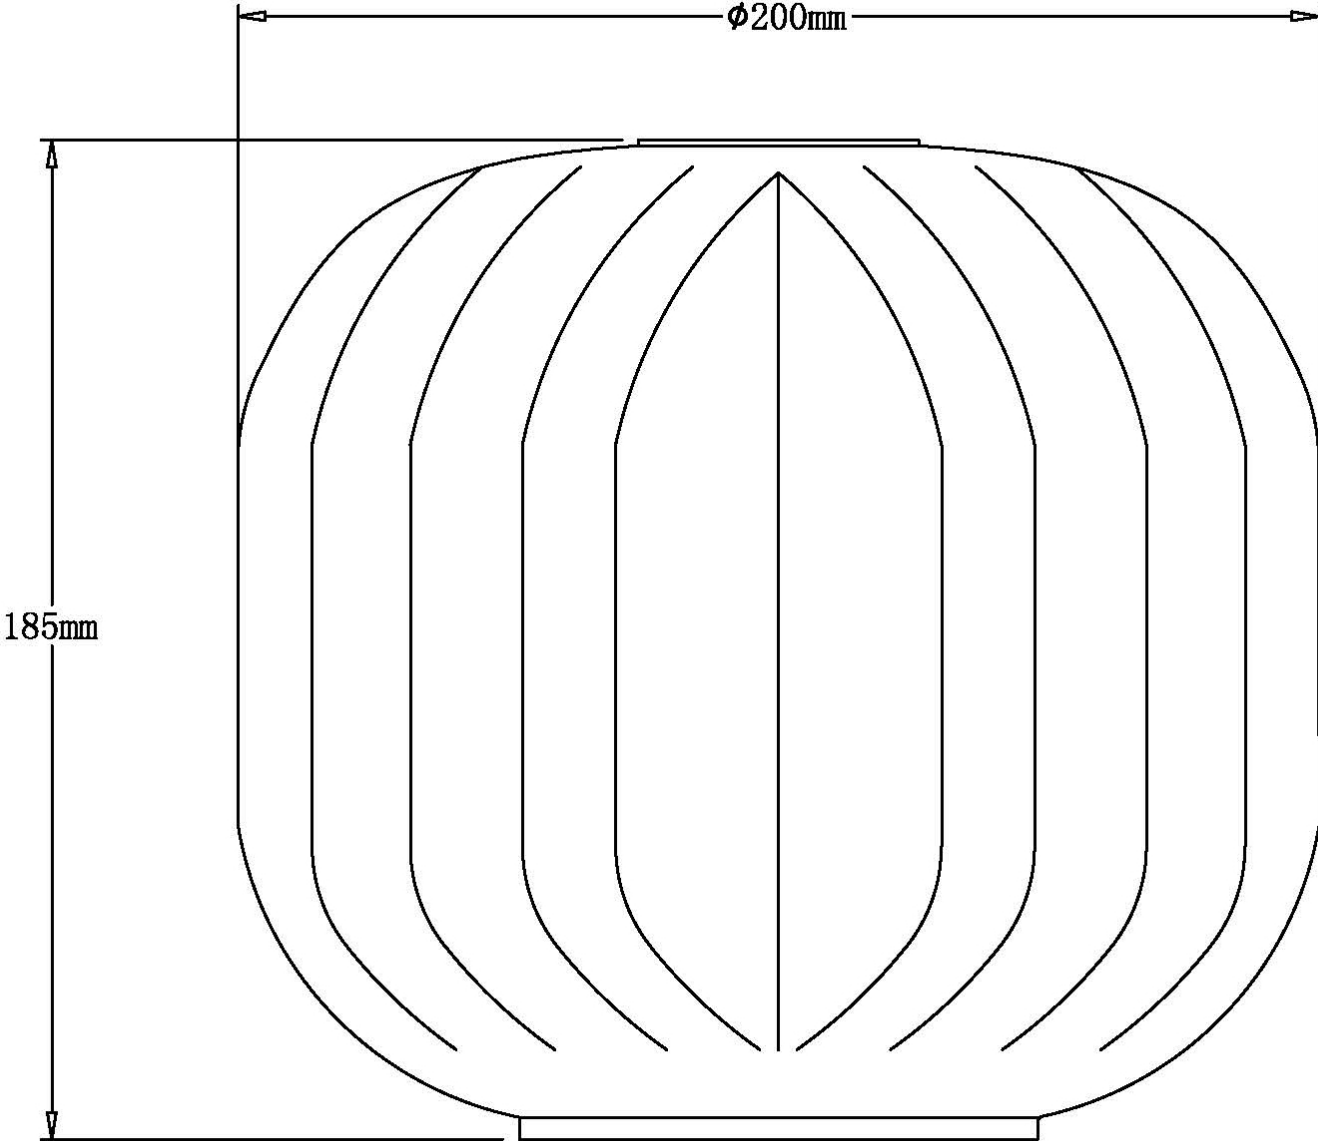

CERTIFICATION

CONTACT

www.firstchoicelighting.co.uk

info@firstchoicelighting.co.uk