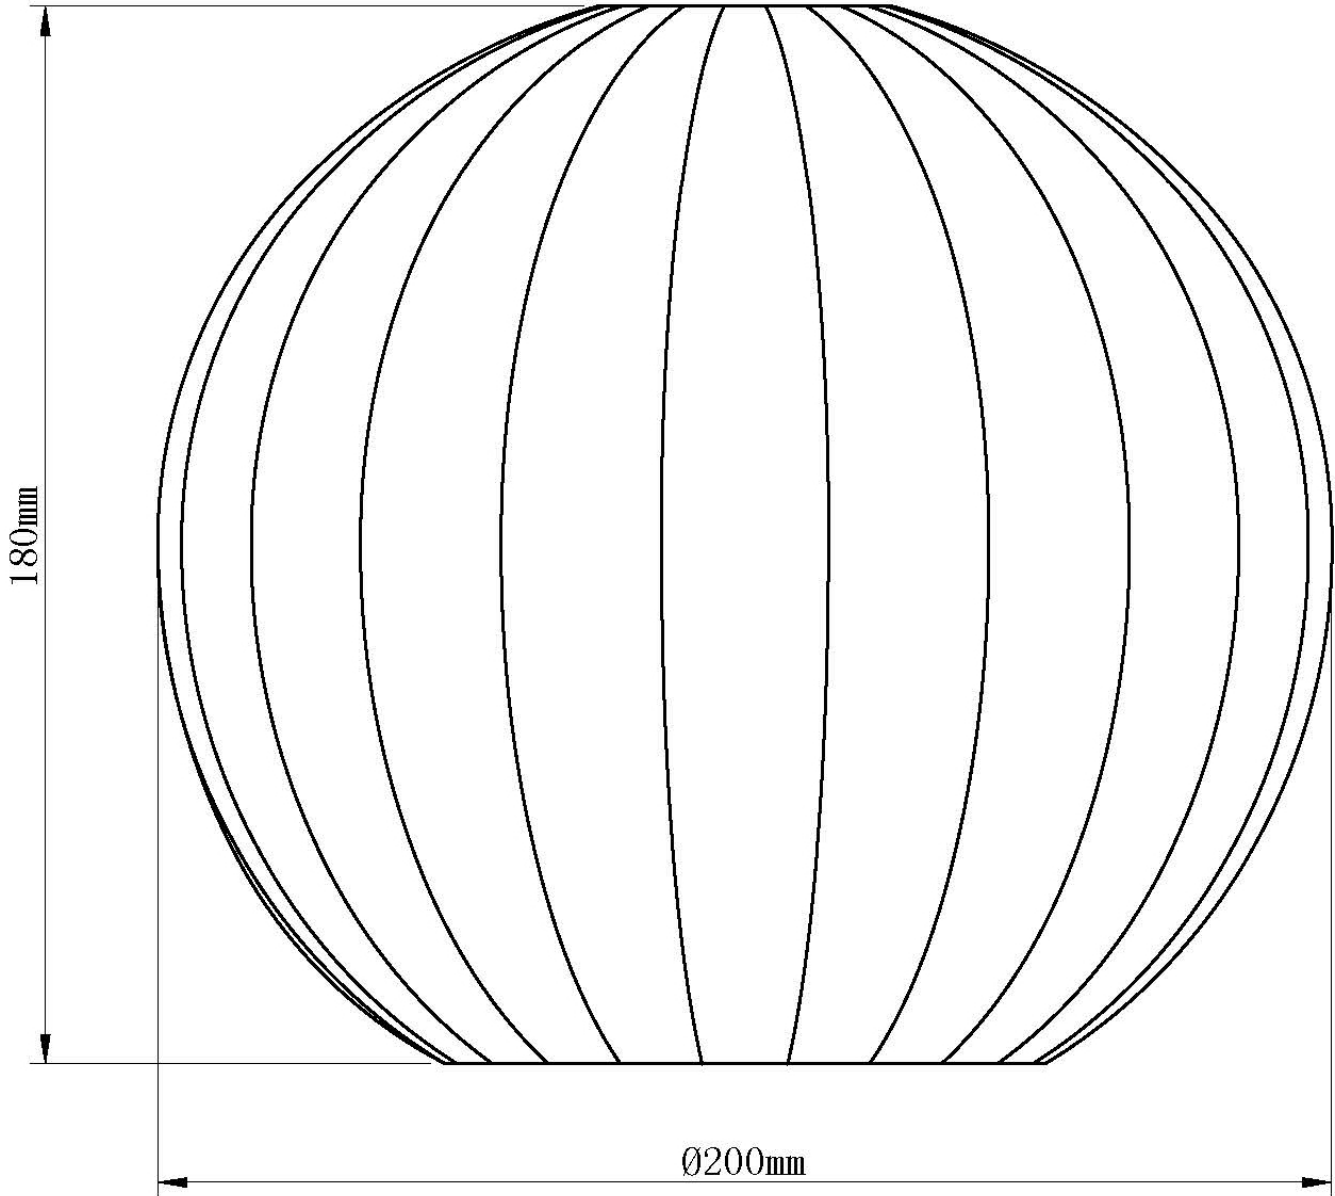

CERTIFICATION

CONTACT

www.firstchoicelighting.co.uk

info@firstchoicelighting.co.uk