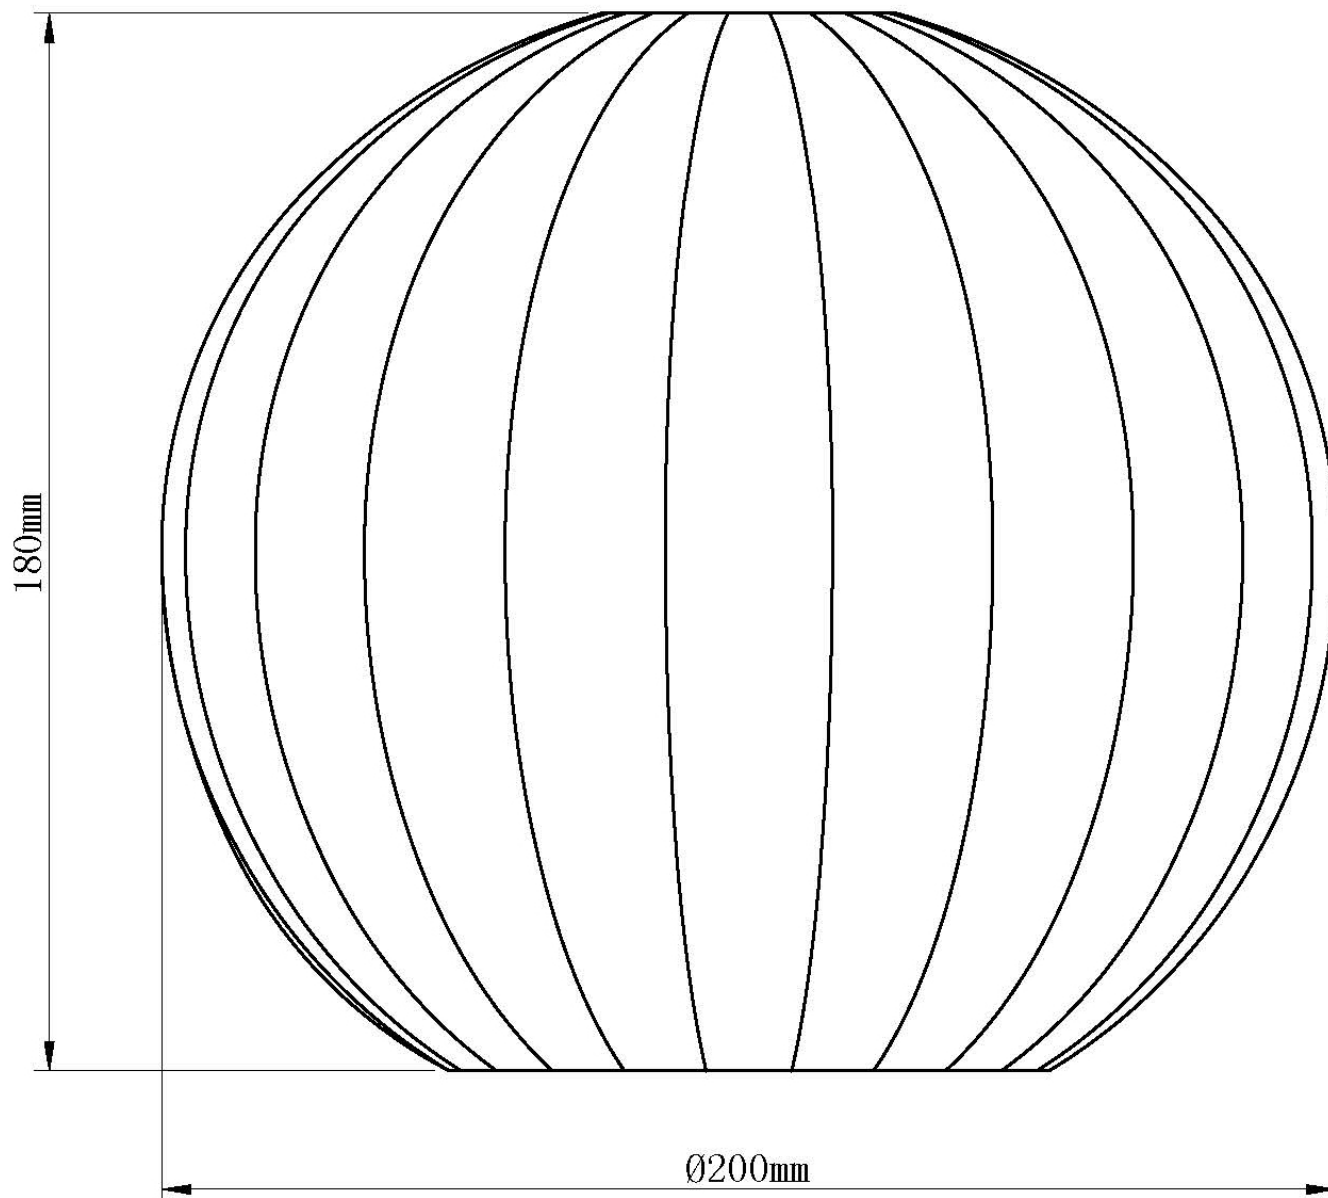

Set of 2 Betchley - White Ribbed Glass Globe with Satin Nickel Pendant

CERTIFICATION

CONTACT

www.firstchoicelighting.co.uk

info@firstchoicelighting.co.uk