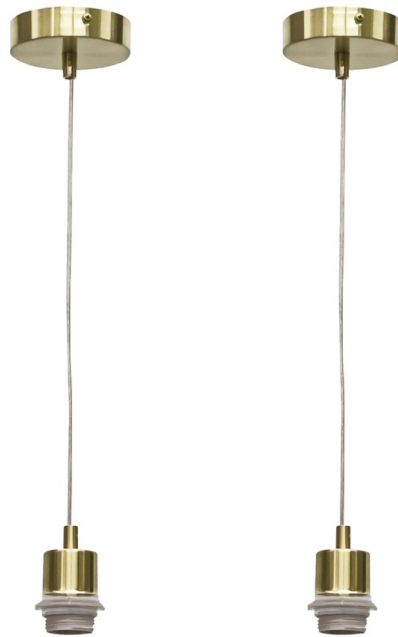

Set of 2 Carss - Satin Brass Ceiling Pendant Kits for Easy Fit Shades

LIGHT SOURCE DATA

- 2 x 42W Max E27 ES (required)
- Lamp direction - Indirect
- Lamp shape - Standard
- Dimmable
- Energy class: Not applicable

DIMENSION DATA

- Height 100 - 1130mm
- Diameter 100mm

- Weight 0.22kg

SPECIFICATION

- Manufacturer warranty for 2 years from date of purchase
- Satin brass plate
- IP20
- No
- Class I - Single Insulated, Earthed
- 240V
- Assembly required? No
- UKCA Marking, Energy Efficient, Energy Saving