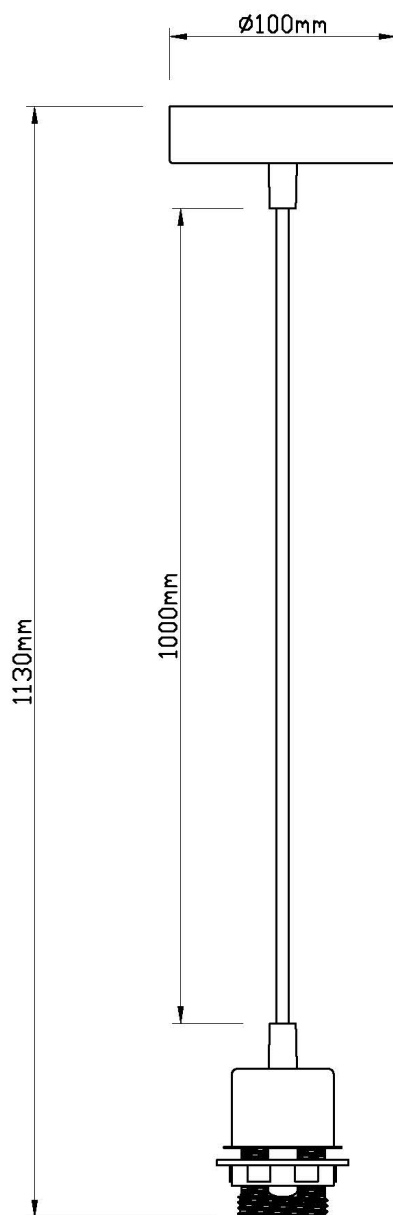

CERTIFICATION

CONTACT

www.firstchoicelighting.co.uk

info@firstchoicelighting.co.uk