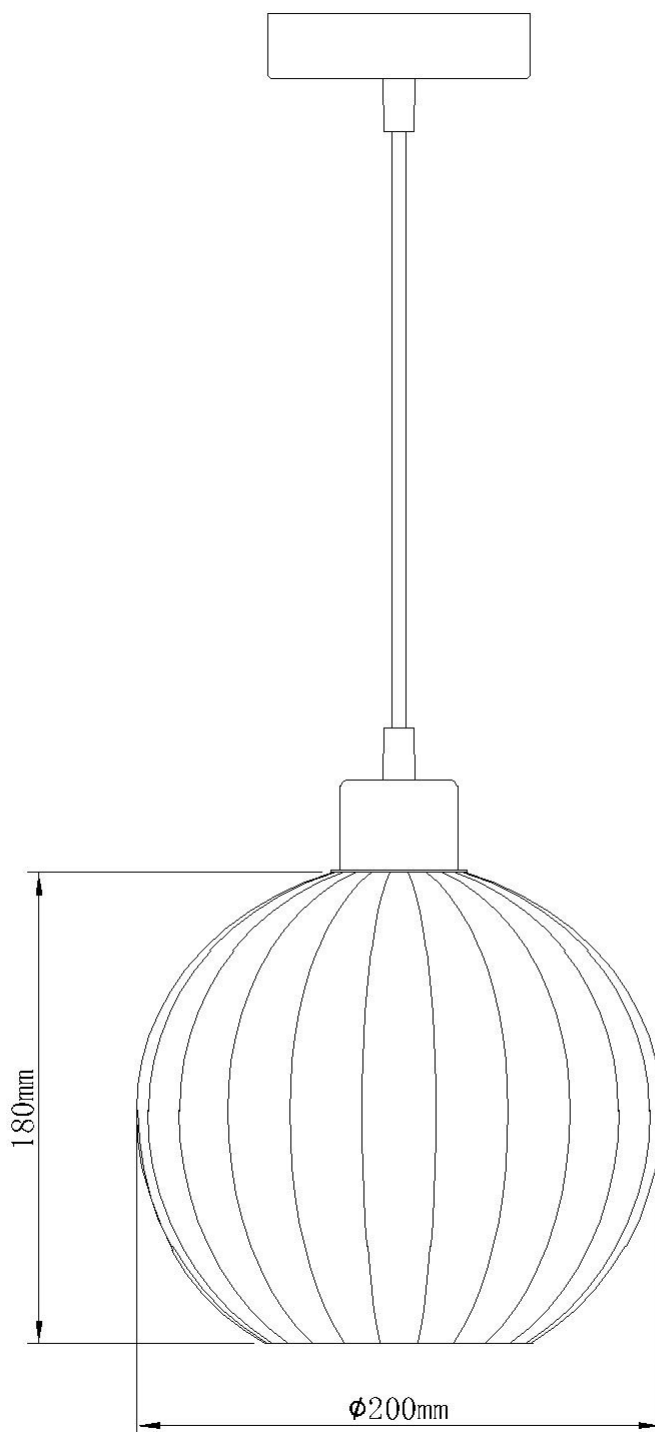

Betchley - Clear Ribbed Glass Globe with Satin Brass Pendant Fitting

---

## LIGHT SOURCE DATA

- 42W Max E27 ES (required)
- Lamp direction - Indirect
- Lamp shape - Standard
- Dimmable
- Energy class: Not applicable

## DIMENSION DATA

- Height 230 - 1290mm
- Diameter 200mm
  
- Weight 0.61kg

## CONTACT

[www.firstchoicelighting.co.uk](http://www.firstchoicelighting.co.uk)

[info@firstchoicelighting.co.uk](mailto:info@firstchoicelighting.co.uk)

Betchley - Clear Ribbed Glass Globe with Satin Brass Pendant Fitting