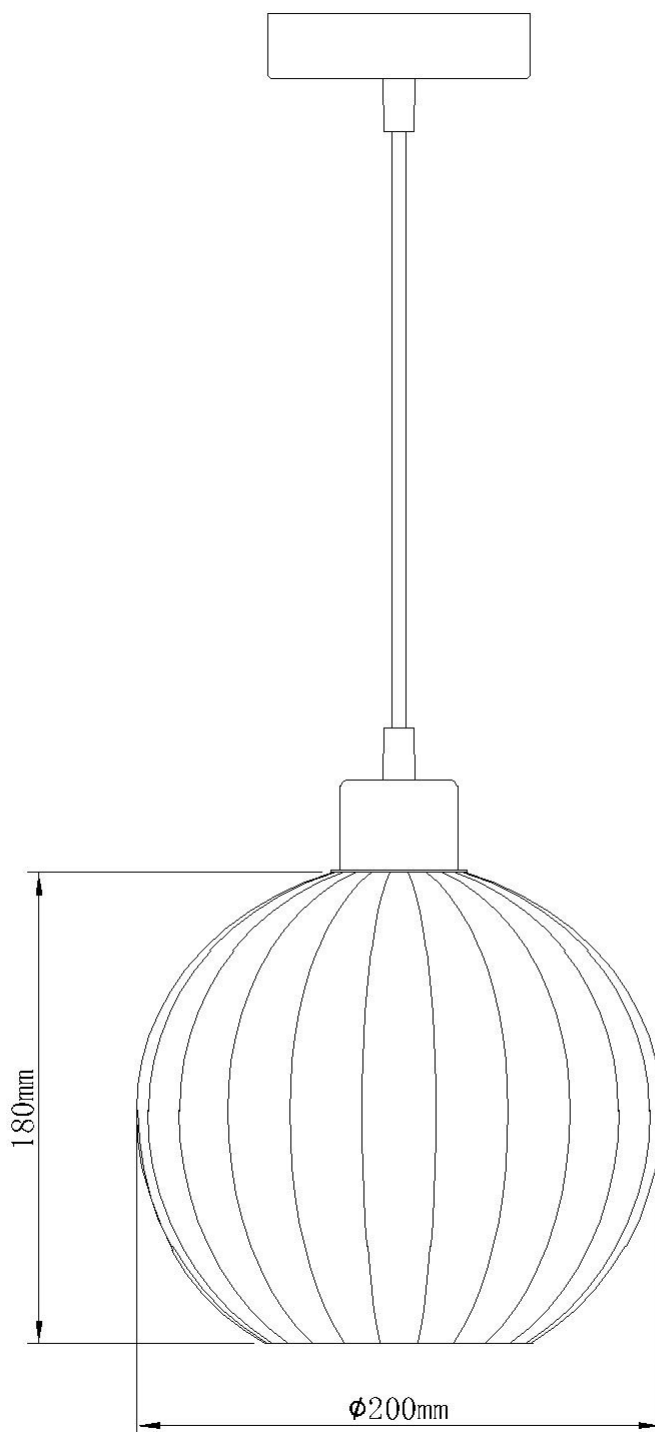

Set of 2 Betchley - Clear Ribbed Glass Globe with Satin Brass Pendants

CERTIFICATION

CONTACT

www.firstchoicelighting.co.uk

info@firstchoicelighting.co.uk