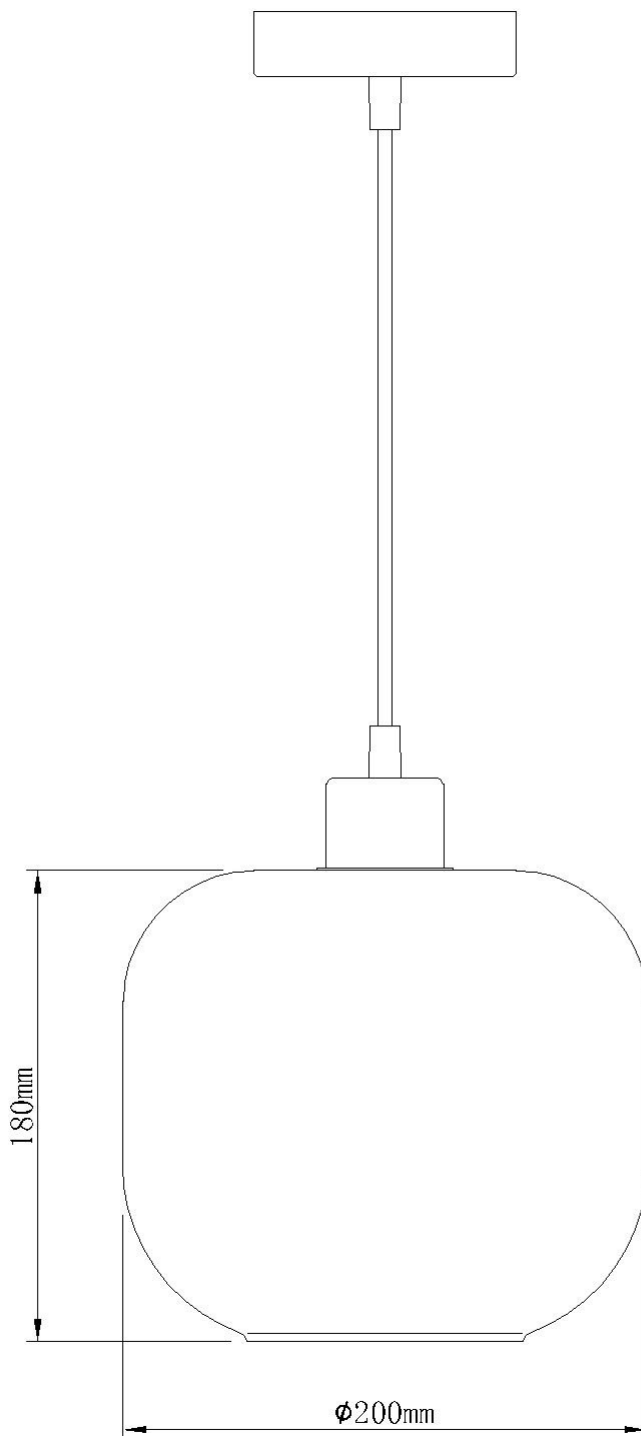

Bleach - Clear Glass with Satin Brass Pendant Fitting

CERTIFICATION

CONTACT

www.firstchoicelighting.co.uk

info@firstchoicelighting.co.uk