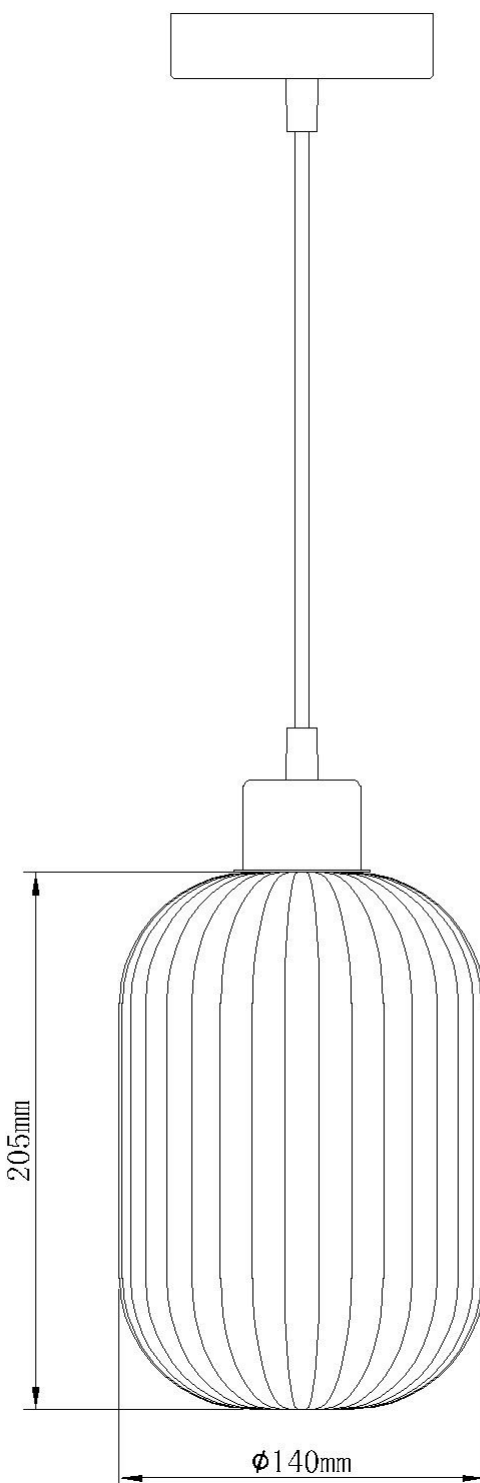

CERTIFICATION

CONTACT

www.firstchoicelighting.co.uk

info@firstchoicelighting.co.uk