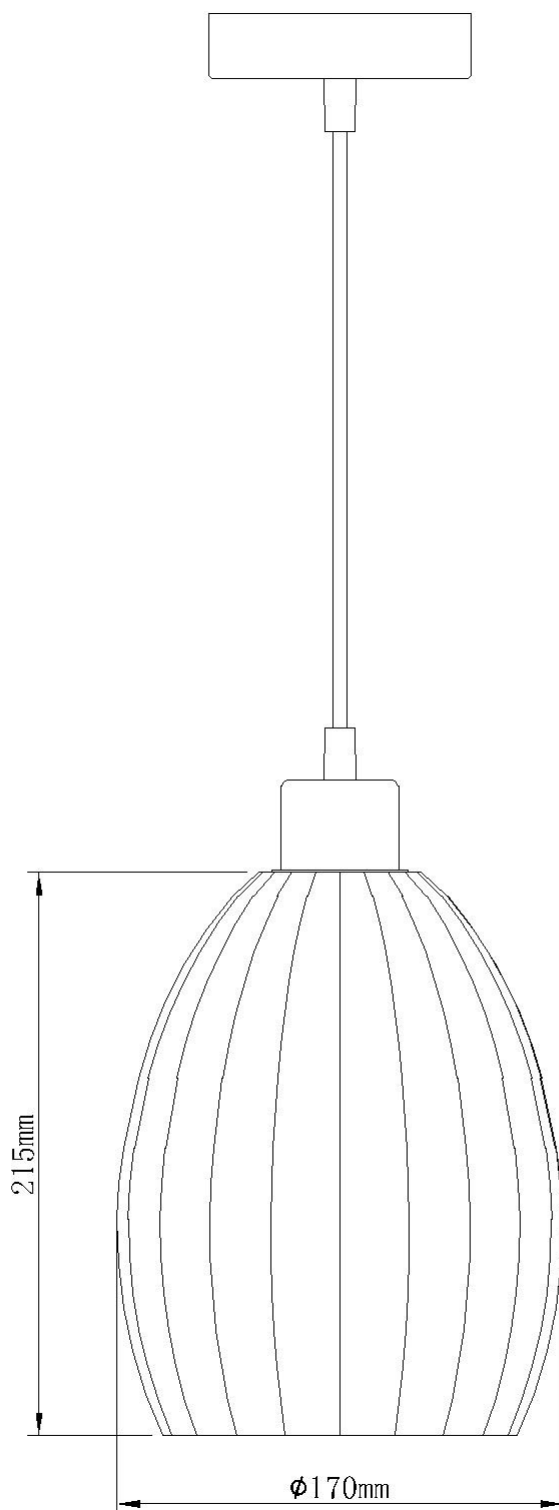

CERTIFICATION

CONTACT

www.firstchoicelighting.co.uk

info@firstchoicelighting.co.uk