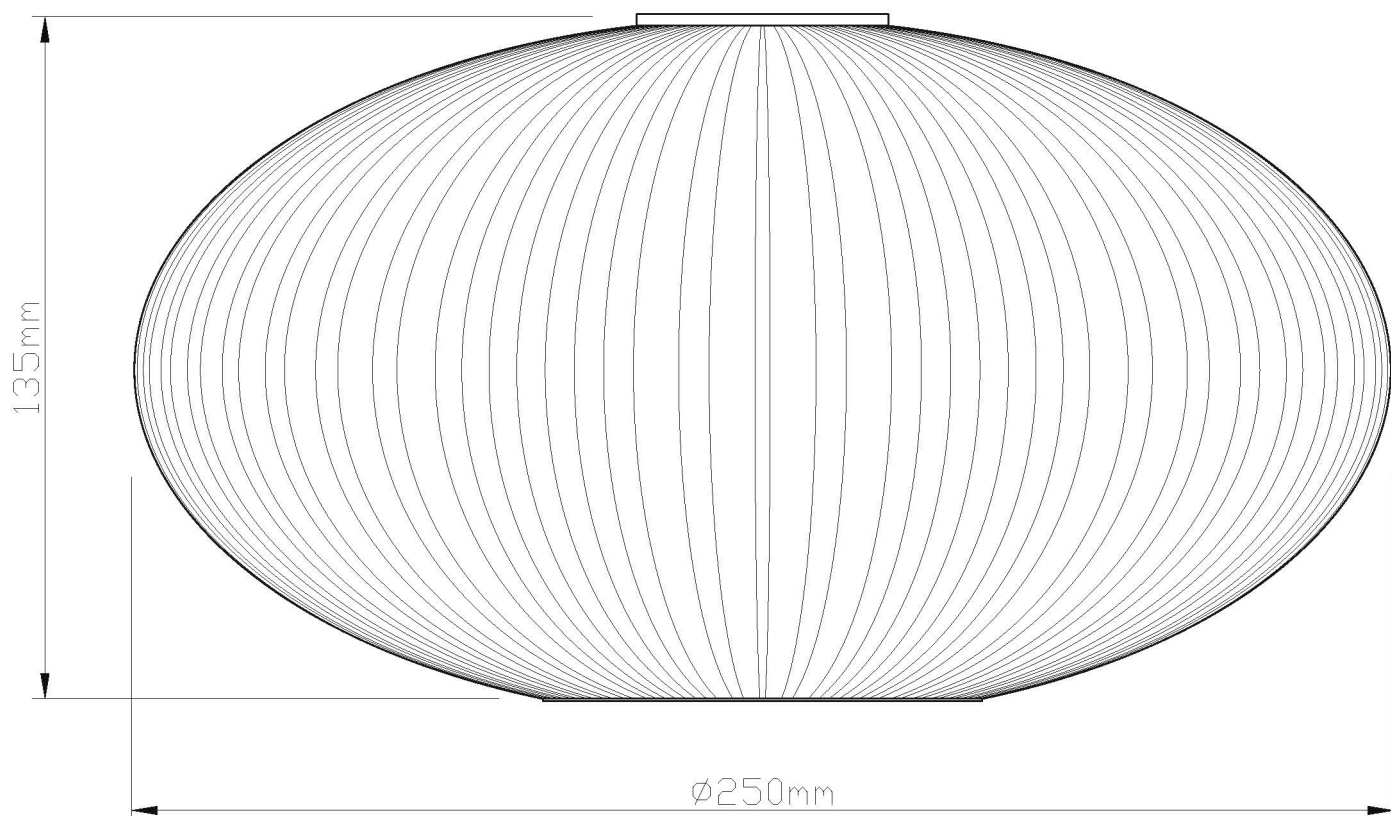

CERTIFICATION

CONTACT

www.firstchoicelighting.co.uk

info@firstchoicelighting.co.uk