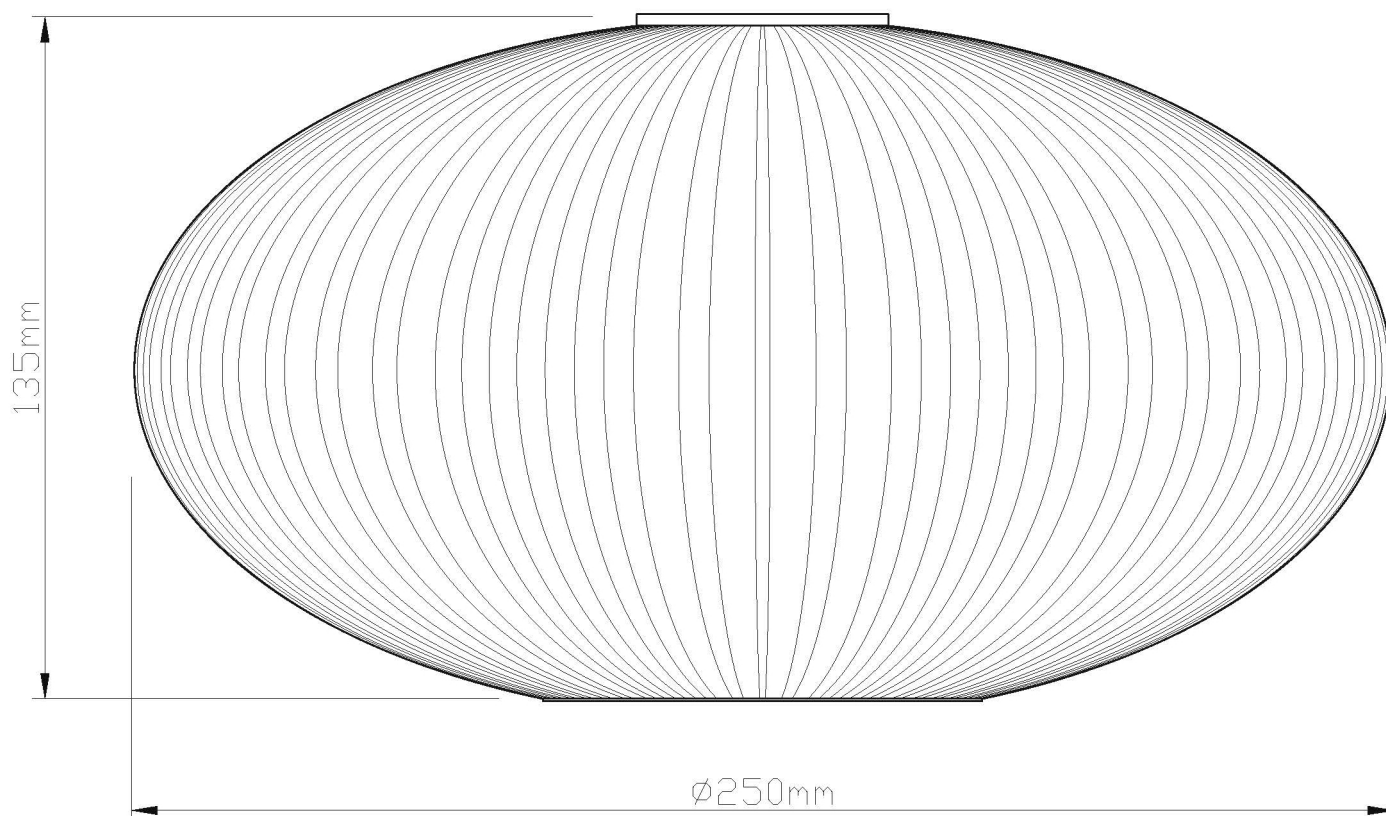

CERTIFICATION

CONTACT

www.firstchoicelighting.co.uk

info@firstchoicelighting.co.uk