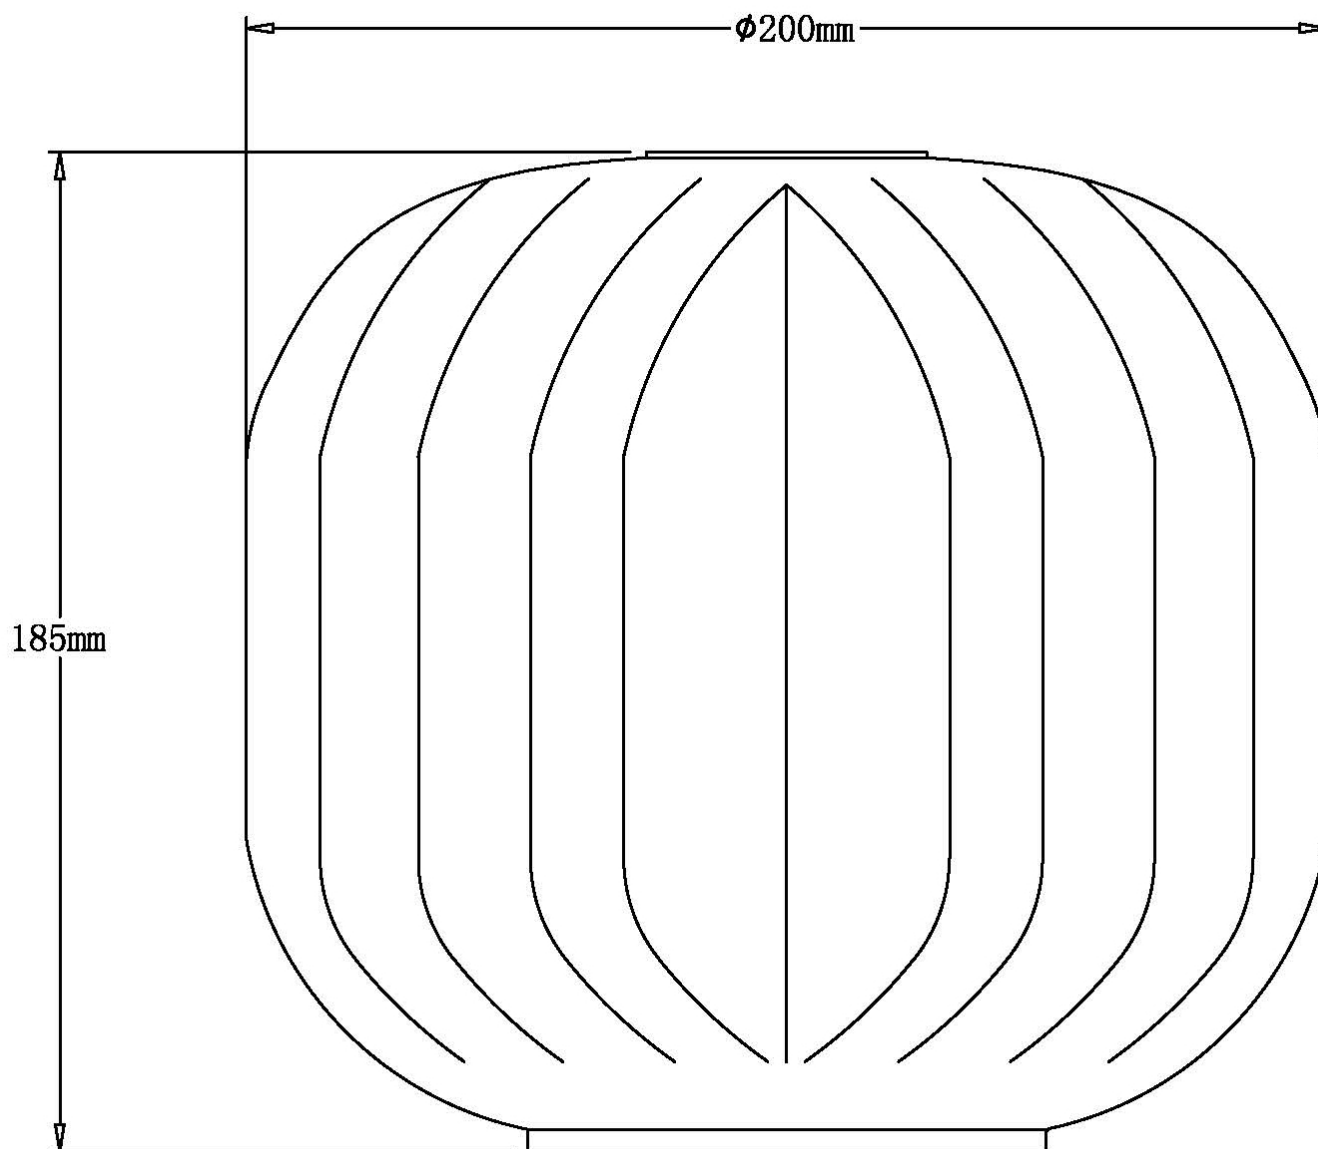

CERTIFICATION

CONTACT

www.firstchoicelighting.co.uk

info@firstchoicelighting.co.uk