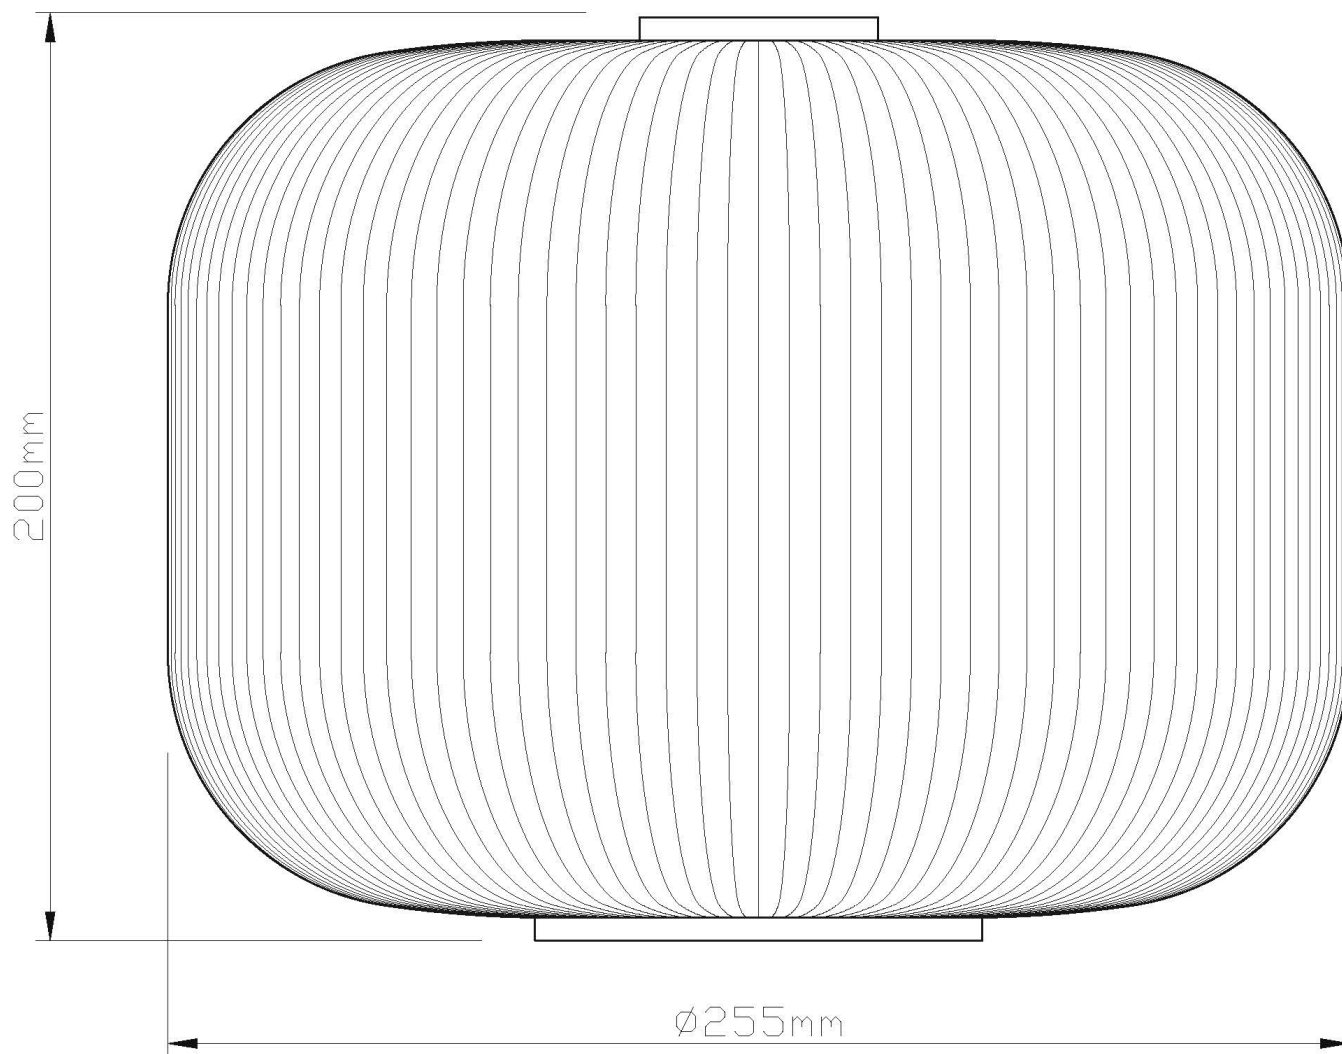

CERTIFICATION

CONTACT

www.firstchoicelighting.co.uk

info@firstchoicelighting.co.uk