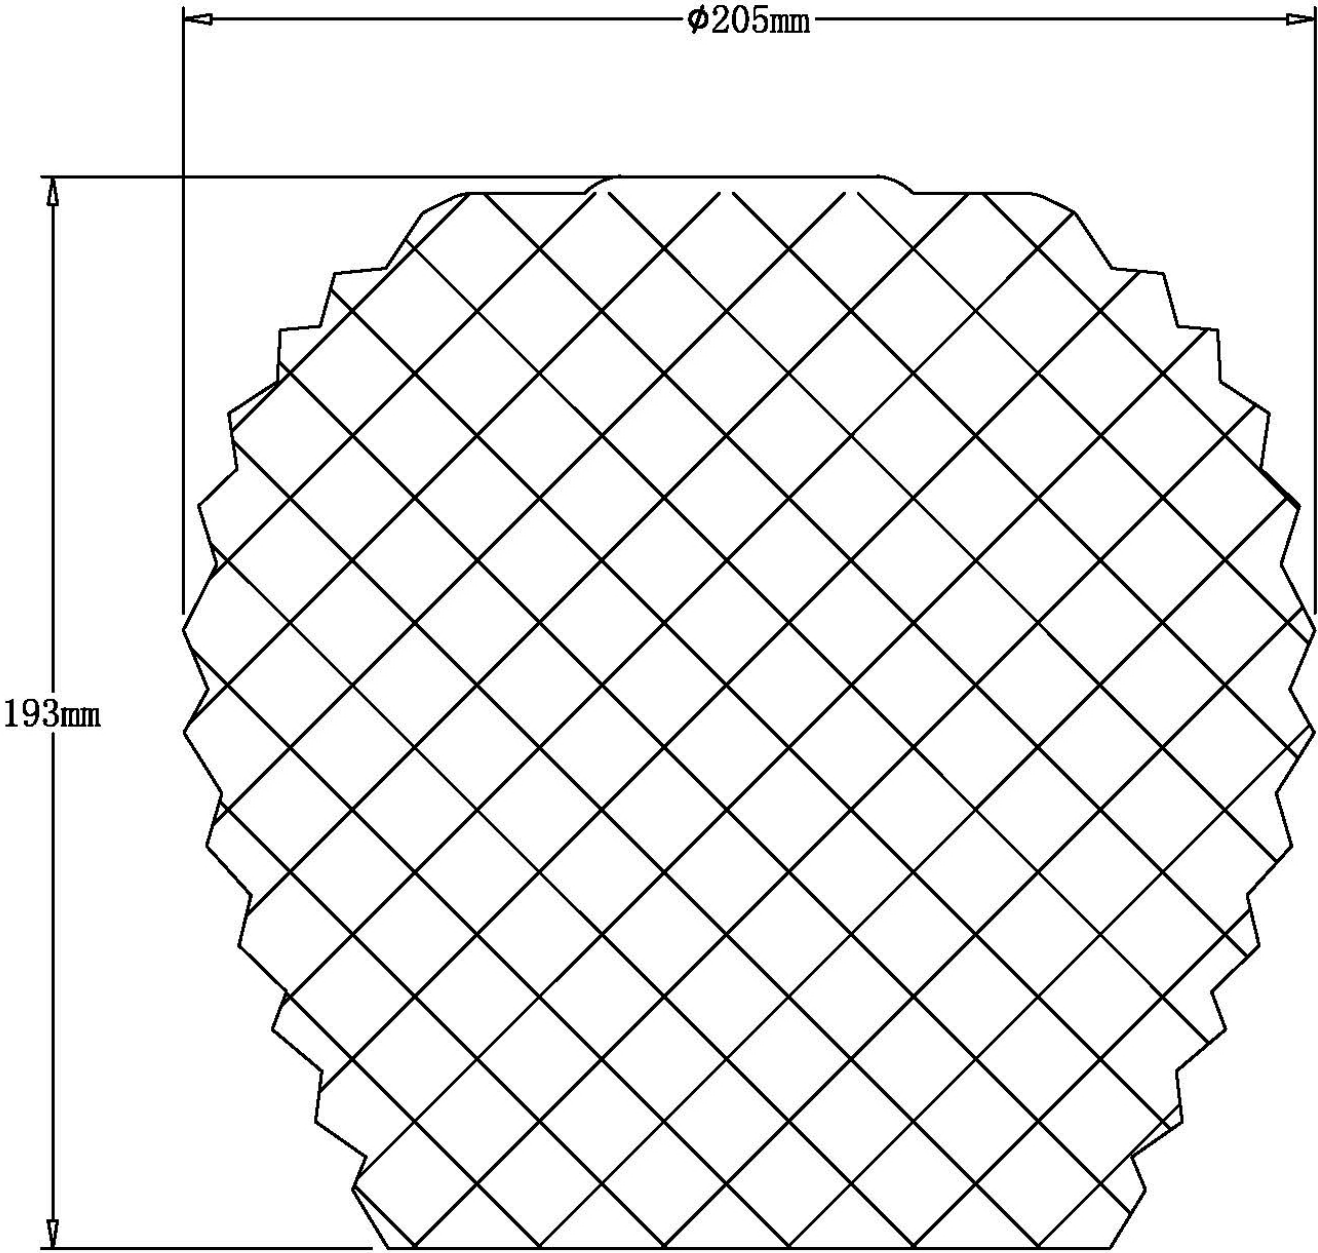

Baine - Clear Textured Glass with Satin Brass Pendant Fitting

CERTIFICATION

CONTACT

www.firstchoicelighting.co.uk

info@firstchoicelighting.co.uk