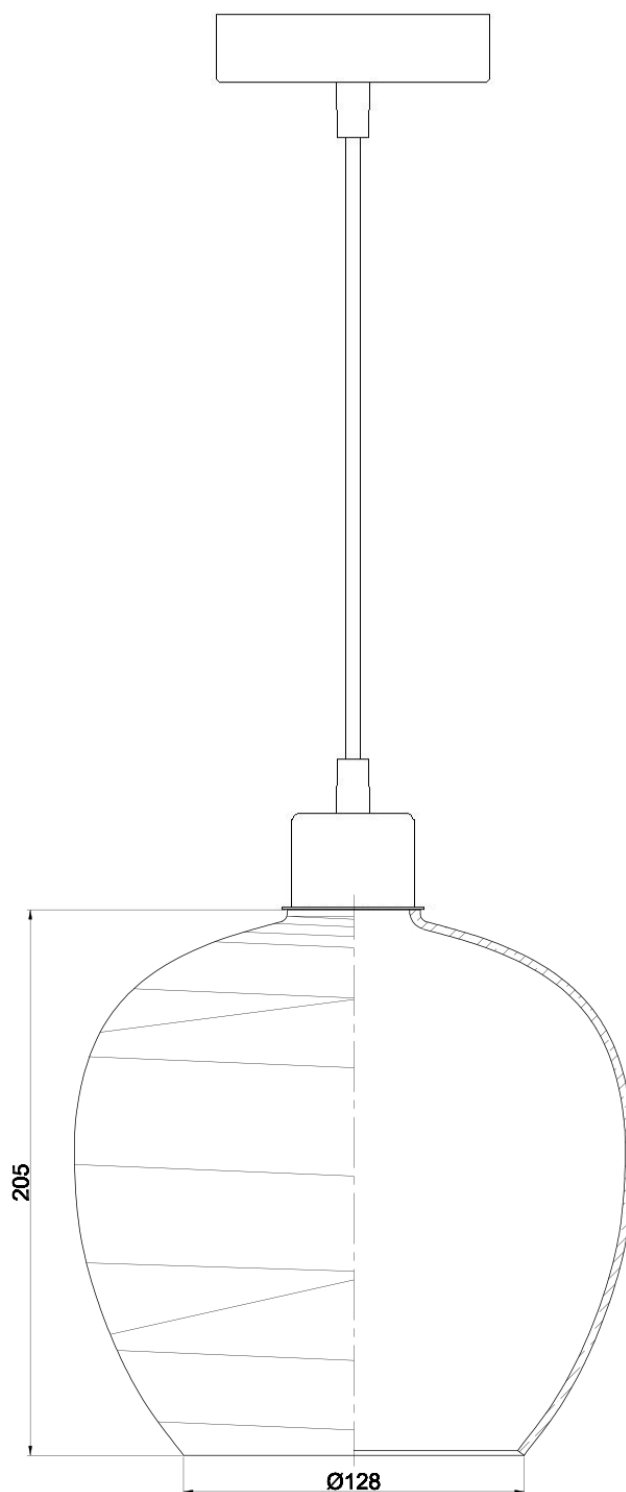

Leah - Green Ripple Glass Globe with Satin Brass Pendant Fitting

LIGHT SOURCE DATA

- 42W Max E27 ES (required)
- Lamp direction - Indirect
- Lamp shape - Standard
- Dimmable
- Energy class: Not applicable

DIMENSION DATA

- Height 230 - 1290mm
- Diameter 210mm

- Weight 0.61kg

SPECIFICATION

- Manufacturer warranty for 2 years from date of purchase
- Clear green glass with satin brass plate detail
- IP20
- No
- Class I - Single Insulated, Earthed
- 240V
- Assembly required? No
- UKCA Marking, Energy Efficient, Energy Saving

CERTIFICATION

CONTACT

www.firstchoicelighting.co.uk

info@firstchoicelighting.co.uk

Leah - Green Ripple Glass Globe with Satin Brass Pendant Fitting

CERTIFICATION

CONTACT

www.firstchoicelighting.co.uk