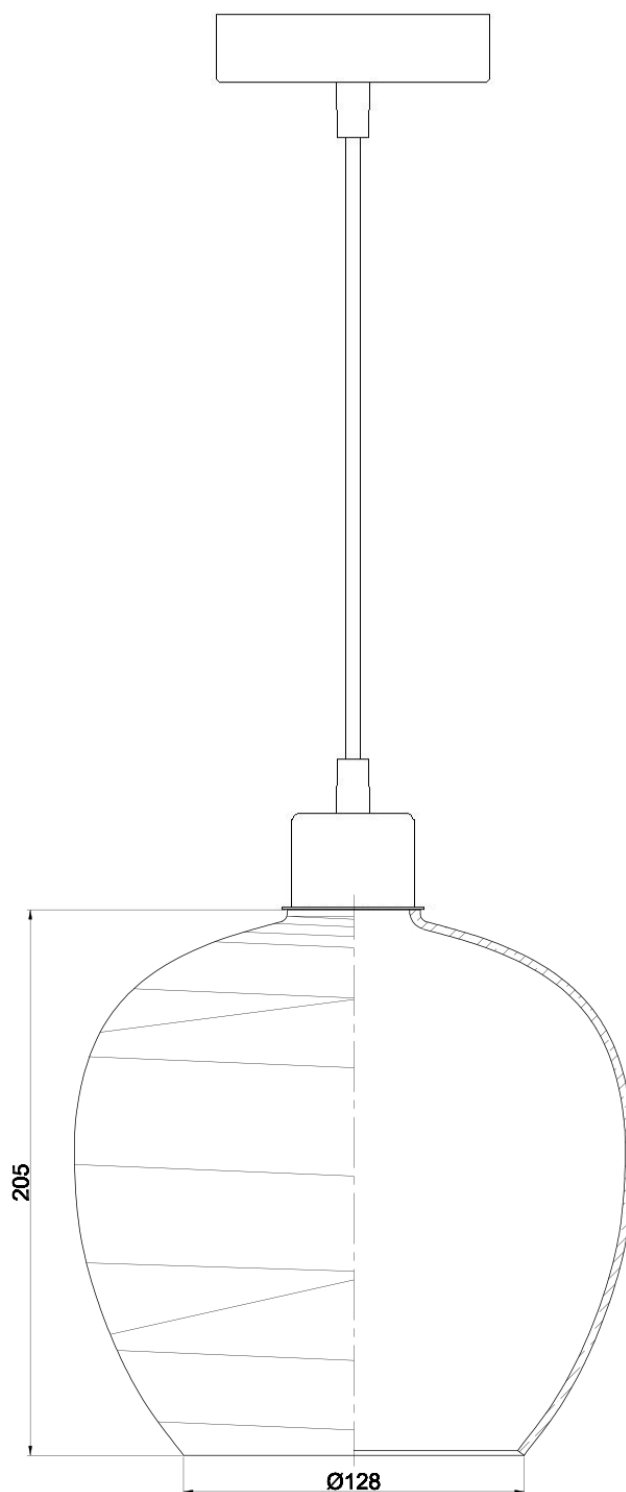

CERTIFICATION

CONTACT

www.firstchoicelighting.co.uk

info@firstchoicelighting.co.uk